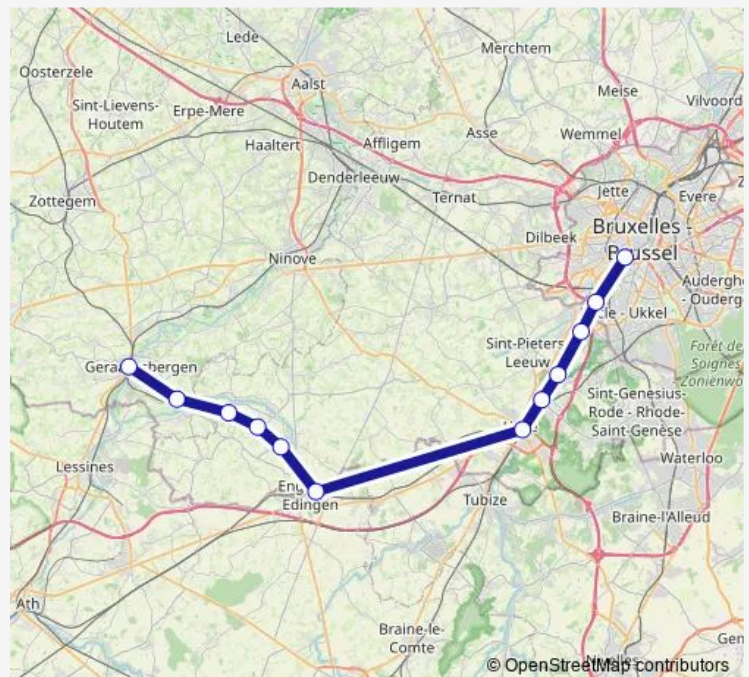

Friday 06:59

Saturday —

Sunday —

Route info

Direction: Grammont

Stops: 12

Trip Duration: 0 hour 45 min

■ S6 — Bruxelles-Midi - Grammont

Direction

Bruxelles-Midi — Grammont

12 stops

[Open route schedule](#)

Bruxelles-Midi

Forest-Midi

Ruisbroek

Lot