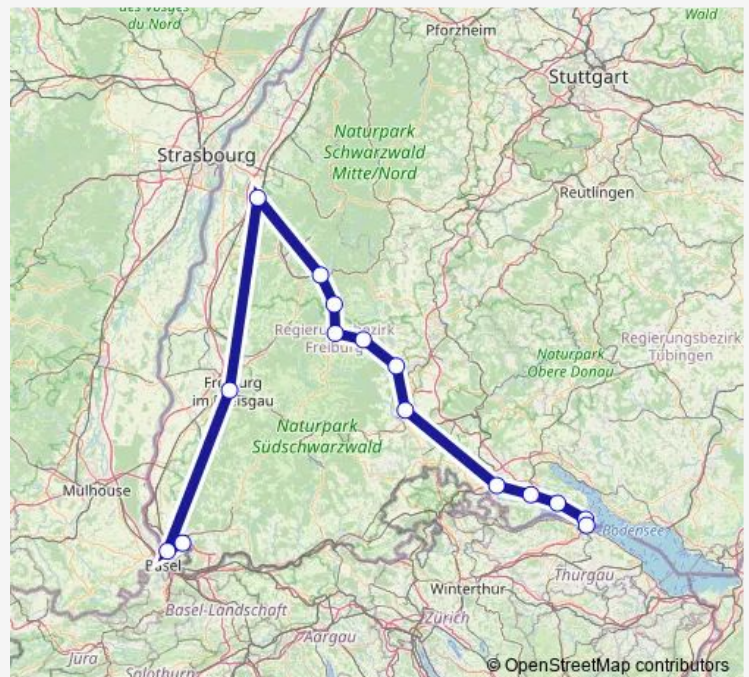

Direction

Lörrach Hbf — Konstanz

15 stops

[Open route schedule](#)

Lörrach Hbf

Weil am Rhein

Freiburg(Breisgau) Hbf

Offenburg

Thursday —

Friday —

Saturday 06:42

Sunday —

Route info

Direction: Lörrach Hbf

Stops: 15

Trip Duration: 5 hour 2 min