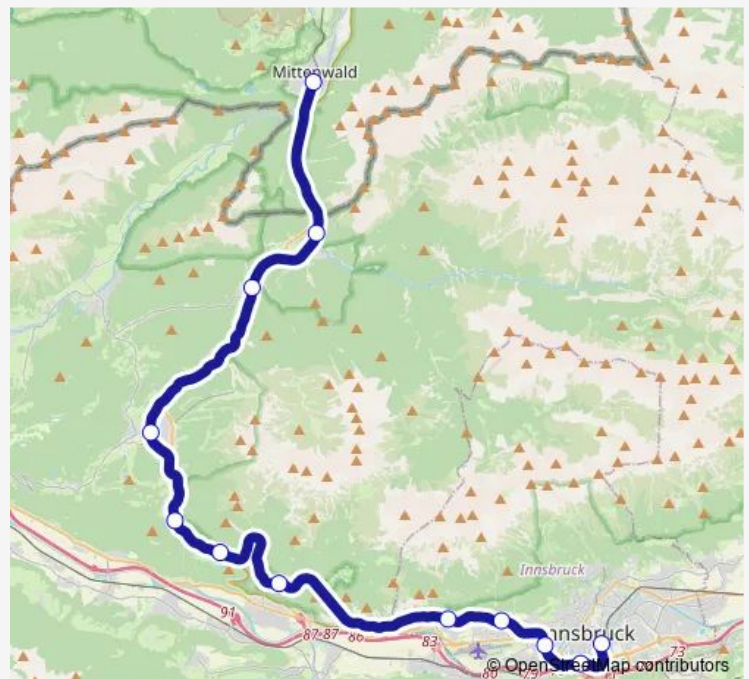

### Route schedule

Scharnitz Bahnhof — Innsbruck Hauptbahnhof

Monday 07:33

Tuesday 07:33

Wednesday 07:33

Thursday 07:33

Friday 07:33

Saturday —

### Route info

Direction: Scharnitz Bahnhof

Stops: 11

Trip Duration: 0 hour 50 min

■ S6

BusMaps