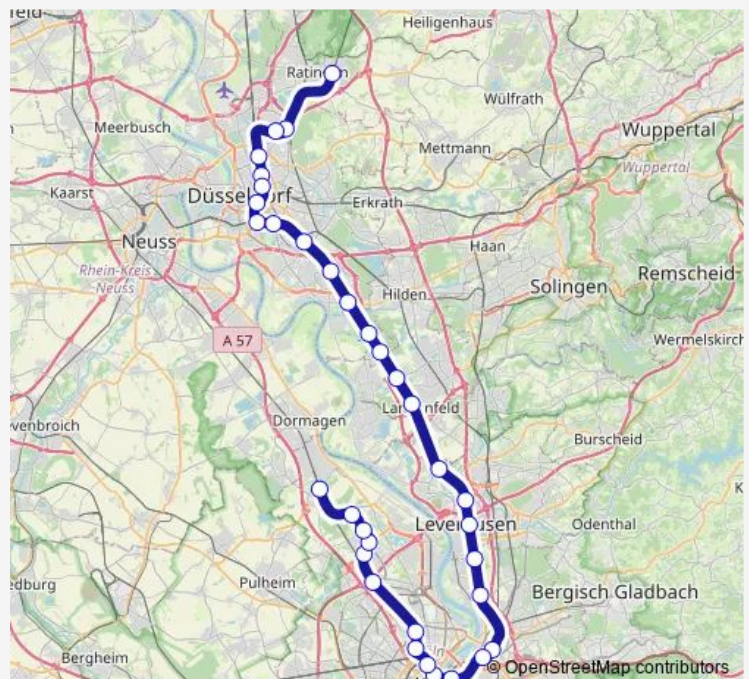

Düsseldorf Hellerhof (S)

Route schedule

Köln Worringen S-Bahn — Ratingen Ost (S)

Monday 00:01-23:53

Tuesday 00:01-23:53

Wednesday 00:01-23:53

Thursday 00:01-23:53

Friday 00:01-02:31⁺¹

Saturday 00:01-23:53

Sunday 00:01-23:53

Route info

Direction: Köln Worringen S-Bahn

Stops: 34

Trip Duration: 1 hour 32 min

Düsseldorf Garath (S)

Düsseldorf Benrath Bf (S)

Düsseldorf Reisholz (S)

Düsseldorf Eller Süd (S)

Düsseldorf Oberbilk (S)

Düsseldorf Volksgarten (S)

Düsseldorf Hbf

Düsseldorf Wehrhahn (S)

Düsseldorf Zoo (S)

Düsseldorf Derendorf (S)

Thursday 00:16-00:47⁺¹

Friday 00:16-02:20⁺¹

Saturday 00:16-00:47⁺¹

Sunday 00:16-00:47⁺¹

Route info

Direction: Ratingen Ost (S)

Stops: 34

Trip Duration: 1 hour 32 min