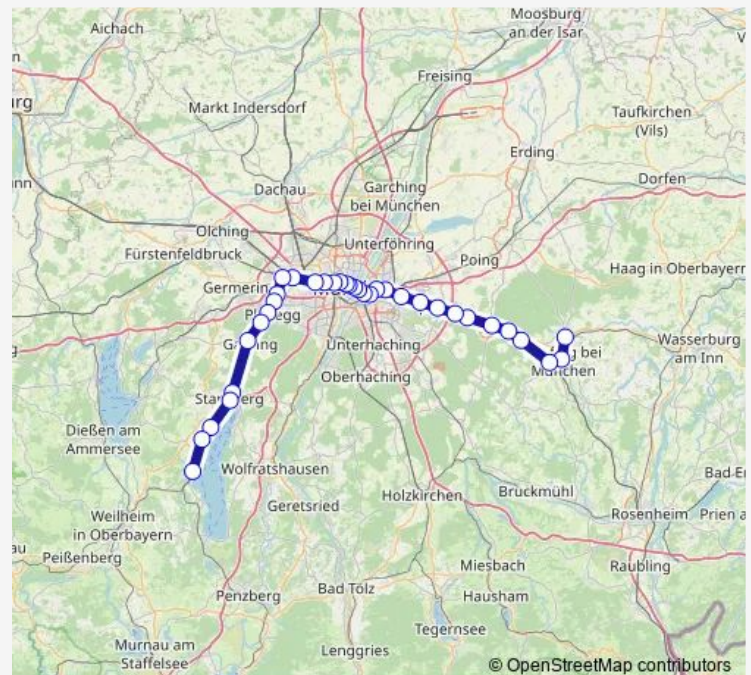

Thursday 05:54-22:54

Friday 05:54-21:54

Saturday 06:54-22:54

Sunday 06:54-22:54

Route info

Direction: Ebersberg(Oberbay)

Stops: 35

Trip Duration: 1 hour 34 min

Direction

Starnberg — Ebersberg

32 stops

[Open route schedule](#)

Starnberg

Starnberg Nord

Gauting

Stockdorf