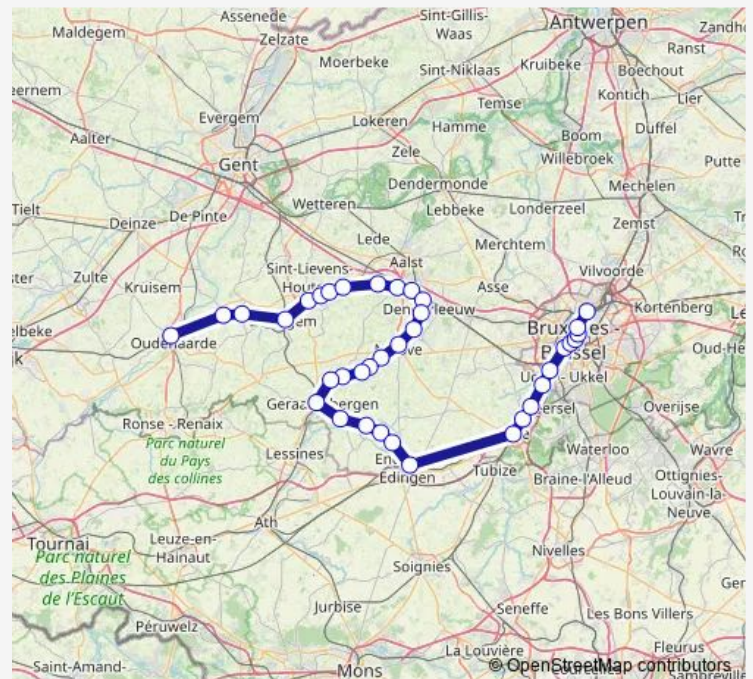

Welle

Denderleeuw

Iddergem

Okegem

Ninove

Eichem

Appelterre

Zandbergen

Idegem

Schendelbeke

Grammont

Route schedule

Audenarde — Schaerbeek

Monday 05:06

Tuesday 05:06

Wednesday 05:06

Thursday 05:06

Friday 05:06

Saturday —

Sunday —

Route info

Direction: Audenarde

Stops: 37

Trip Duration: 2 hour 20 min

S6 — Schaerbeek - Audenarde

Viane-Moerbeke

Gammerages

Tollembeek

Herne

Enghien

Hal

Buizingen