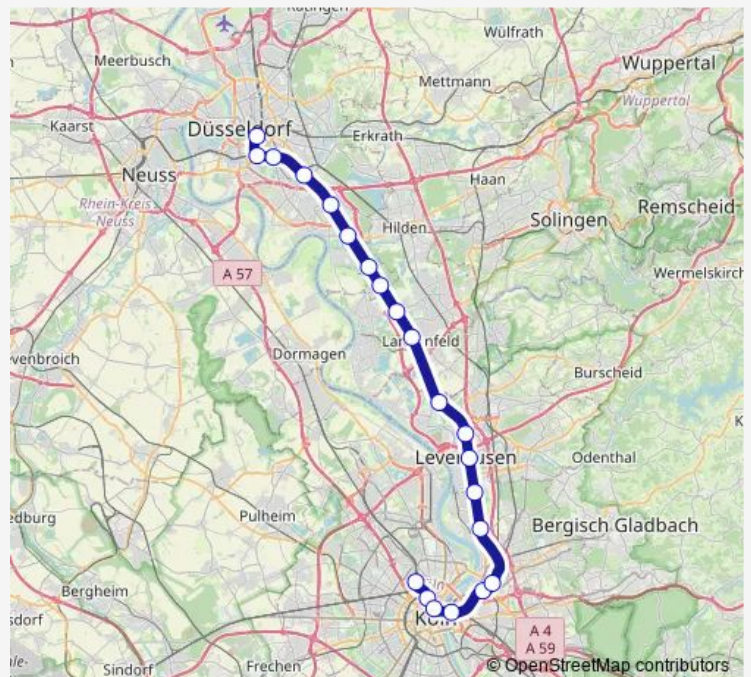

Direction

Köln Nippes S-Bahn — Düsseldorf Hbf

21 stops

[Open route schedule](#)

Köln Nippes S-Bahn

Köln Hansaring

Köln Hbf

Köln Messe/Deutz Bf

Köln Buchforst S-Bahn

Köln Bf Mülheim

Köln Stammheim S-Bahn

Leverkusen Chempark S-Bahn

Leverkusen Mitte Bf

Leverkusen Küppersteg (S)

Leverkusen Rheindorf (S)

Langenfeld (S)

Düsseldorf Hbf

Route schedule

Köln Nippes S-Bahn — Düsseldorf Hbf

Monday —

Tuesday —

Wednesday 00:11-01:21

Thursday —

Friday —

Saturday —

Sunday —

Route info

Direction: Köln Nippes S-Bahn

Stops: 21

Trip Duration: 2 hour 3 min

S6 Rail time schedules and route maps are available in an offline PDF at busmaps.com. Use the busmaps.com website to see live bus times, train schedule or subway schedule, and step-by-step directions for all public transit in Duesseldorf