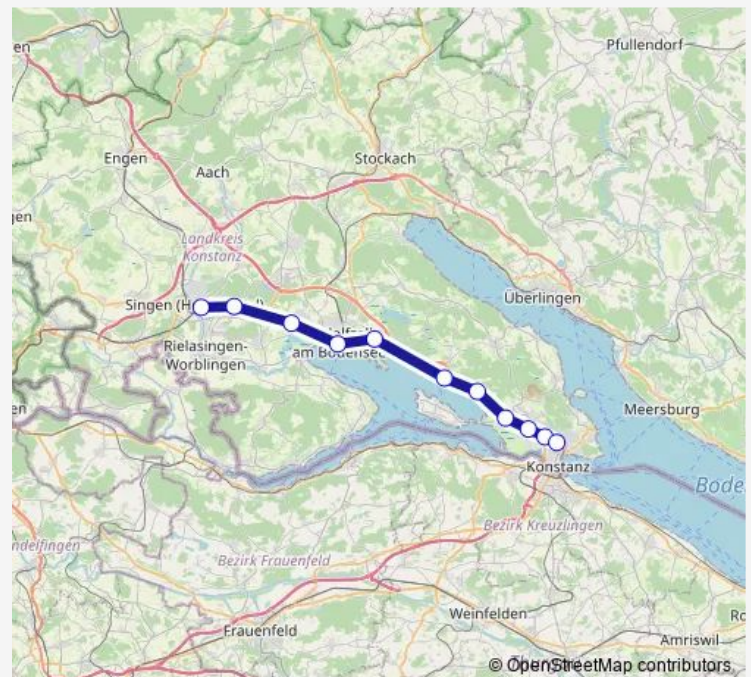

Saturday —

Sunday —

Route info

Direction: Singen (Hohentwiel)

Stops: 11

Trip Duration: 0 hour 25 min

■ S6

S6 Suburban Railway time schedules and route maps are available in an offline PDF at busmaps.com. Use the busmaps.com website to see live bus times, train schedule or subway schedule, and step-by-step directions for all public transit in Kreuzlingen