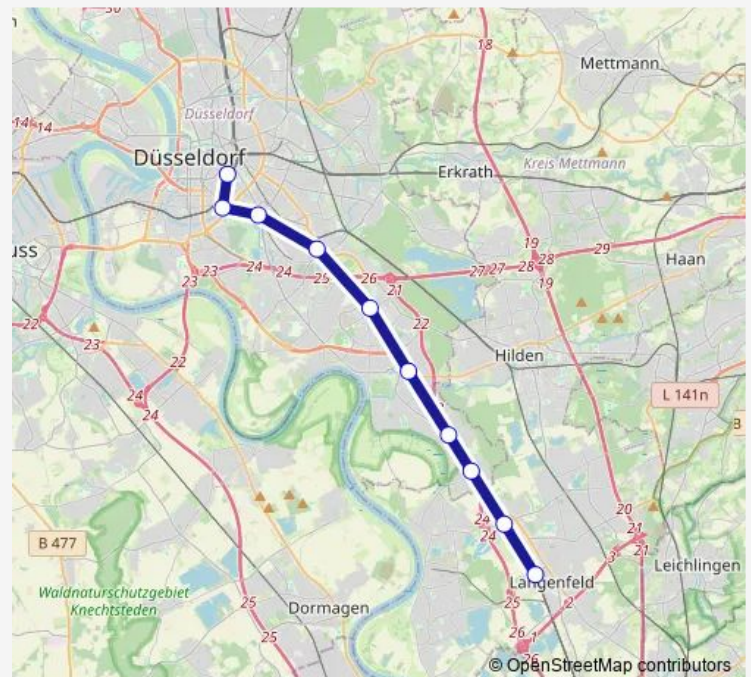

Rail S6

[Go to website](#)

Direction

Düsseldorf Hbf — Langenfeld(Rhld)

10 stops

[Open route schedule](#)

Düsseldorf Hbf

Düsseldorf Volksgarten

Düsseldorf-Oberbilk

Düsseldorf-Eller Süd

Düsseldorf-Reisholz

Düsseldorf-Benrath

Düsseldorf-Garath

Düsseldorf-Hellerhof

Langenfeld(Rhld)-Berghausen

Langenfeld(Rhld)

Route schedule

Düsseldorf Hbf — Langenfeld(Rhld)

Monday —

Tuesday —

Wednesday —

Thursday 21:10-23:40

Friday 00:10-04:40

Saturday —

Sunday —

Route info

Direction: Düsseldorf Hbf

Stops: 10

Trip Duration: 0 hour 54 min

■ S6

BusMaps

Direction