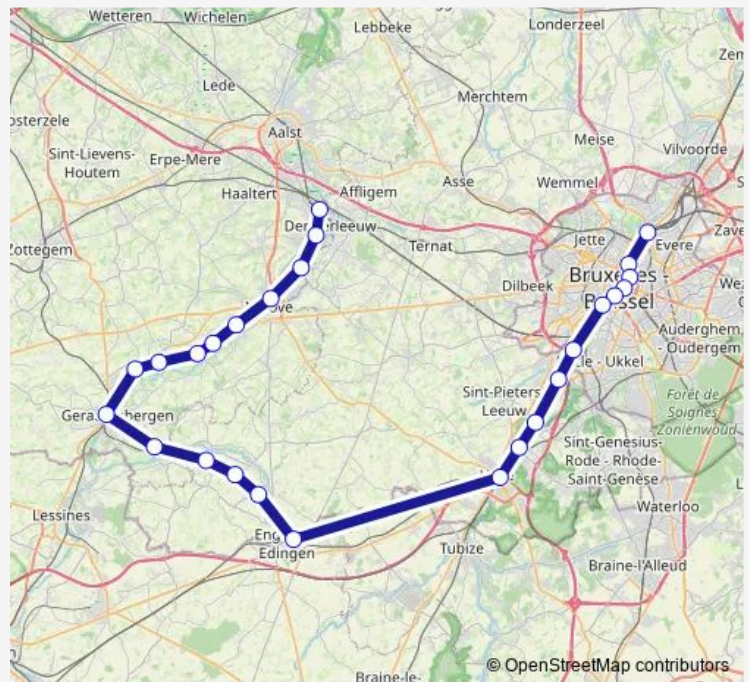

Idegem

Zandbergen

Appelterre

Route schedule

Schaerbeek — Denderleeuw

Monday 18:36-20:36

Tuesday 18:36-20:36

Wednesday 18:36-20:36

Thursday 18:36-20:36

Friday 18:36-20:36

Saturday 07:36-19:36

Sunday —

Route info

Direction: Schaerbeek

Stops: 26

Trip Duration: 1 hour 32 min

■ S6 — Schaerbeek - Denderleeuw

Eichem

Ninove

Okegem

Iddergem

Denderleeuw

Direction

Denderleeuw — Schaerbeek

Thursday 19:53

Friday 19:53

Saturday 06:50-19:50

Sunday —

Route info

Direction: Denderleeuw

Stops: 26

Trip Duration: 1 hour 34 min