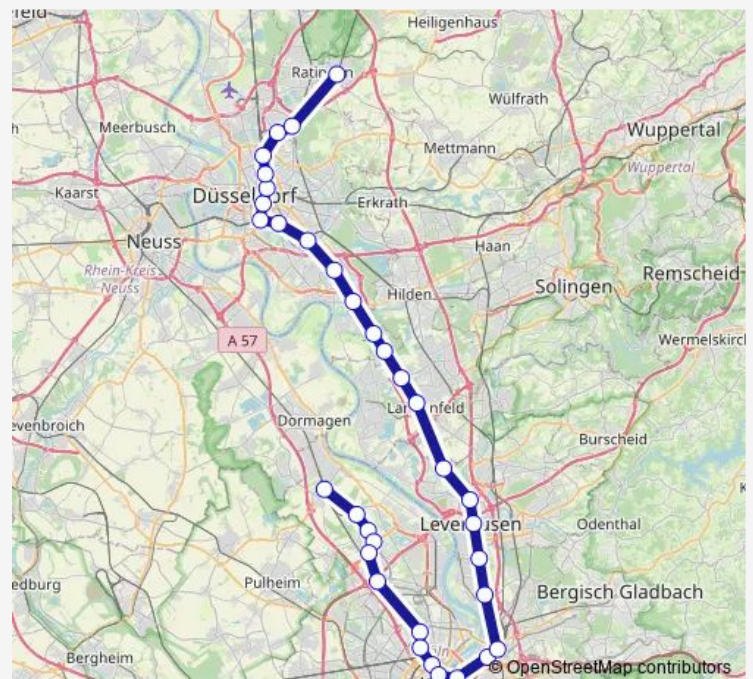

Düsseldorf Hbf

### Route schedule

Köln Nippes S-Bahn — Ratingen Ost S

Monday —

Tuesday —

Wednesday —

Thursday —

Friday —

Saturday 09:51-18:31

### Route info

Direction: Köln Nippes S-Bahn

Stops: 22

Trip Duration: 1 hour 14 min

■ S6

BusMaps

**Direction**

D-Rath Mitte S — Köln Nippes S-Bahn