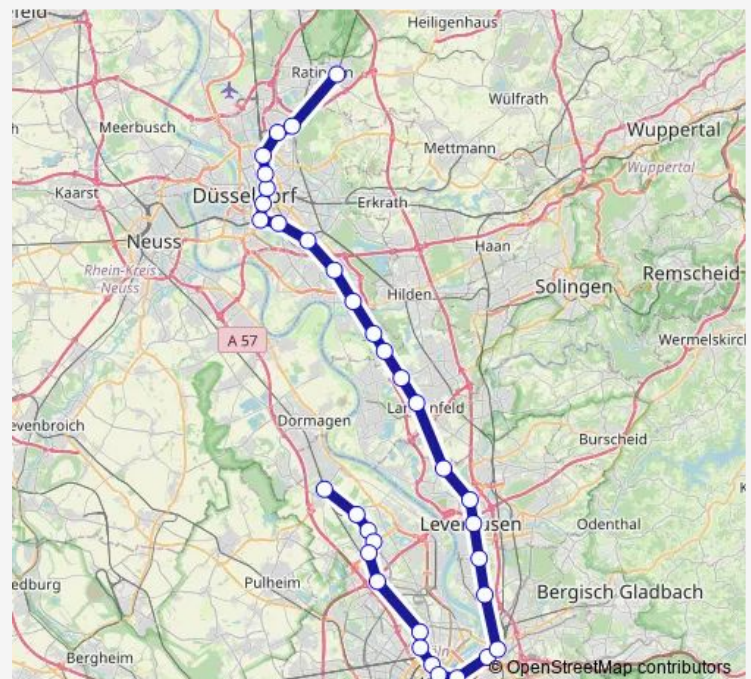

D-Garath S

D-Hellerhof S

Langenfeld Berghausen S

Langenfeld (Rheinl) S

Leverkusen Rheindorf (S)

Leverkusen Küppersteg (S)

Wiesdorf Leverkusen Mitte Bf

Leverkusen Wiesdorf Chempark S-Bahn

Köln Stammheim S-Bahn

Köln Mülheim Bf Mülheim

Köln Buchforst S-Bahn

Route schedule

D-Rath Mitte S — Köln Nippes S-Bahn

Monday	01:20-00:20 ⁺¹
Tuesday	01:20-00:20 ⁺¹
Wednesday	01:20-00:20 ⁺¹
Thursday	01:20-00:20 ⁺¹
Friday	01:20-00:20 ⁺¹
Saturday	01:20-00:20 ⁺¹
Sunday	01:20-00:20 ⁺¹

Route info

Direction: D-Rath Mitte S

Stops: 25

Trip Duration: 1 hour 8 min

S6

BusMaps

Köln Messe/Deutz Bf

Köln Hbf