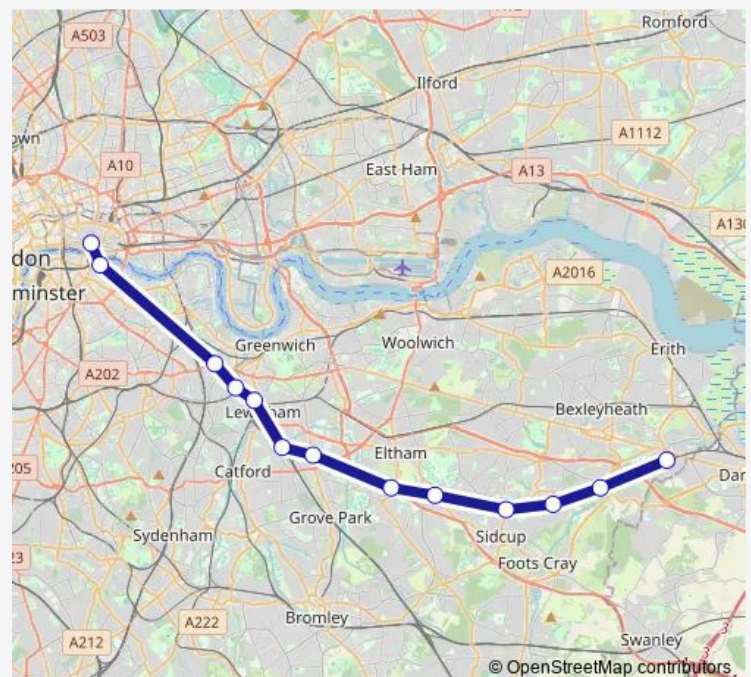

Rail Se:Cry->Cst SE train service from CRY to Cst

[Go to website](#)

Direction

Crayford — London Cannon Street

13 stops

[Open route schedule](#)

Crayford

Bexley

Thursday 05:31-06:01

Friday 05:31-06:01

Saturday 05:31-06:01

Sunday 06:52-07:52

Route info

Direction: Crayford

Stops: 13

Trip Duration: 0 hour 43 min