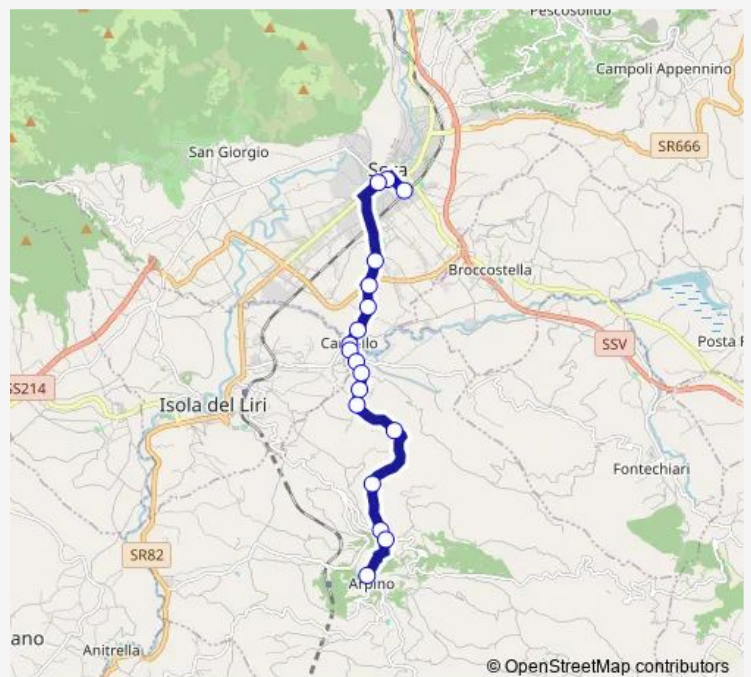

Monday 07:50-13:10

Tuesday 07:50-13:10

Wednesday 07:50-13:10

Thursday 07:50-13:10

Friday 07:50-13:10

Saturday 07:50

Sunday —

Route info

Direction: Sora | Stazione FS # f5890

Stops: 18

Trip Duration: 0 hour 20 min

Sora - Arpino # Ar878d

Bus time schedules and route maps are available in an offline PDF at busmaps.com. Use the busmaps.com website to see live bus times, train schedule or subway schedule, and step-by-step directions for all public transit in Isola del Liri