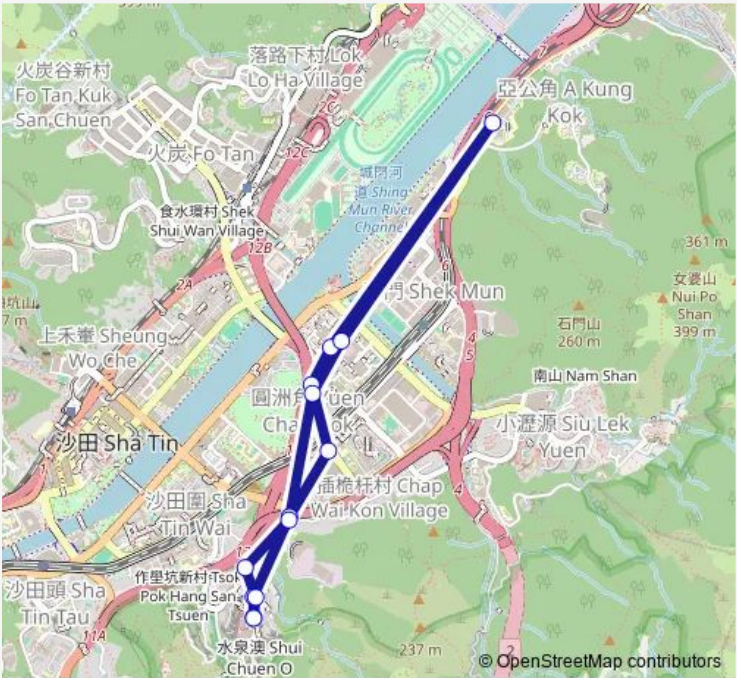

Bus 813A Shui Chuen O - Shatin Hospital (Circular) (Supplementary Departure)

[Go to website](#)

Direction
 POK CHUEN STREET, OUTSIDE YAN CHUEN HOUSE
 — POK CHUEN STREET, OUTSIDE YAN CHUEN HOUSE

13 stops

[Open route schedule](#)

- POK CHUEN STREET, OUTSIDE YAN CHUEN HOUSE
- POK CHUEN STREET, OUTSIDE LONG CHUEN HOUSE
- TO SHEK STREET, NEAR TO SHEK PATH
- NGAN SHING STREET, NEAR PRINCE OF WALES HOSPITAL
- NGAN SHING STREET, OPPOSITE PENTECOSTAL LAM HON KWONG SCHOOL|NGAN SHING STREET, OPPOSITE YUE TIN COURT
- NGAN SHING STREET, CITY ONE|NGAN SHING STREET, OUTSIDE CITY ONE SHATIN
- SHATIN HOSPITAL|UNNAMED ACCESS ROAD, NEAR JOCKEY CLUB CENTRE FOR POSITIVE AGEING, SHATIN HOSPITAL
- NO. 2 NGAN SHING STREET OUTSIDE CITY ONE PLAZA|NGAN SHING STREET, OUTSIDE CITY ONE SHATIN|NGAN SHING STREET, CITY ONE
- NGAN SHING STREET, OUTSIDE PENTECOSTAL LAM HON KWONG SCHOOL|NGAN SHING STREET, NEAR YUE TIN COURT
- TO SHEK STREET, NEAR TO SHEK PATH
- SHUI CHUEN O PUBLIC TRANSPORT INTERCHANGE
- POK CHUEN STREET, OUTSIDE LONG CHUEN HOUSE
- POK CHUEN STREET, OUTSIDE YAN CHUEN HOUSE

Route schedule
 POK CHUEN STREET, OUTSIDE YAN CHUEN HOUSE
 — POK CHUEN STREET, OUTSIDE YAN CHUEN HOUSE

Monday	11:00-17:00
Tuesday	11:00-17:00
Wednesday	11:00-17:00
Thursday	11:00-17:00
Friday	11:00-17:00
Saturday	11:00-17:00
Sunday	11:00-17:00

Route info

Direction: POK CHUEN STREET, OUTSIDE YAN CHUEN HOUSE

Stops: 13

Trip Duration: 0 hour 22 min

813A Bus time schedules and route maps are available in an offline PDF at busmaps.com. Use the busmaps.com website to see live bus times, train schedule or subway schedule, and step-by-step directions for all public transit in Sha Tin