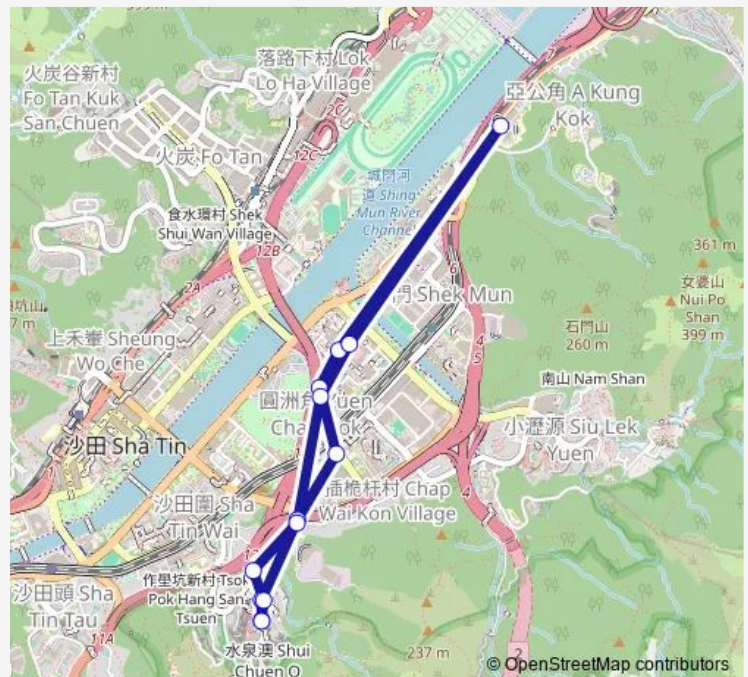

Ngan Shing Street, Outside Pentecostal LAM HON Kwong School|Ngan Shing Street, Near YUE TIN Court

Prince OF Wales Hospital

TO Shek Street, Near TO Shek Path

Shui Chuen O Public Transport Interchange

POK Chuen Street, Outside Long Chuen House

Friday 11:00-17:00

Saturday 11:00-17:00

Sunday 11:00-17:00

Route info

Direction: POK Chuen Street, Outside YAN Chuen House

Stops: 14

Trip Duration: 0 hour 33 min

813a Bus time schedules and route maps are available in an offline PDF at busmaps.com. Use the busmaps.com website to see live bus times, train schedule or subway schedule, and step-by-step directions for all public transit in Sha Tin