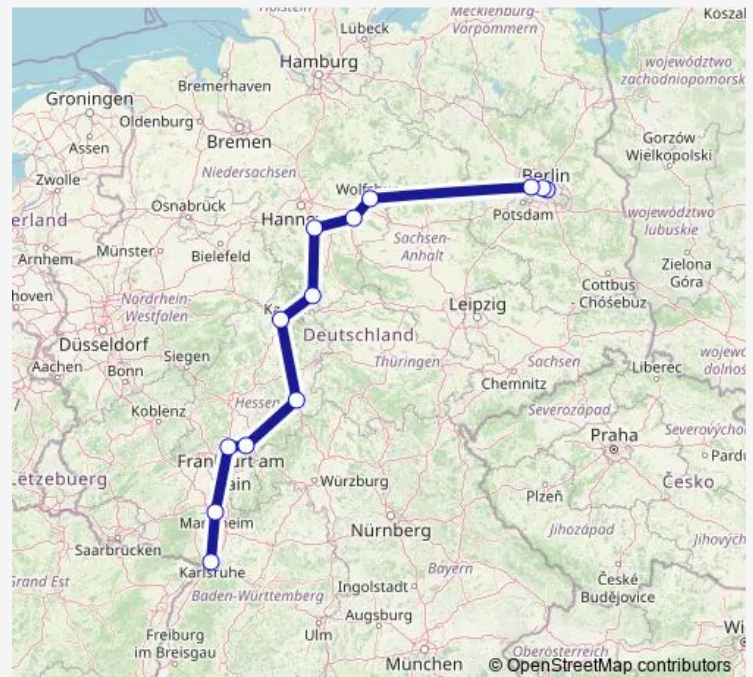

Berlin-Spandau

Wolfsburg Hbf

Braunschweig Hbf

Hildesheim Hbf

Göttingen

Kassel-Wilhelmshöhe

Fulda

Hanau Hbf

Thursday —

Friday —

Saturday —

Sunday 19:46-20:18

Route info

Direction: Berlin Ostbahnhof

Stops: 13

Trip Duration: 5 hour 36 min