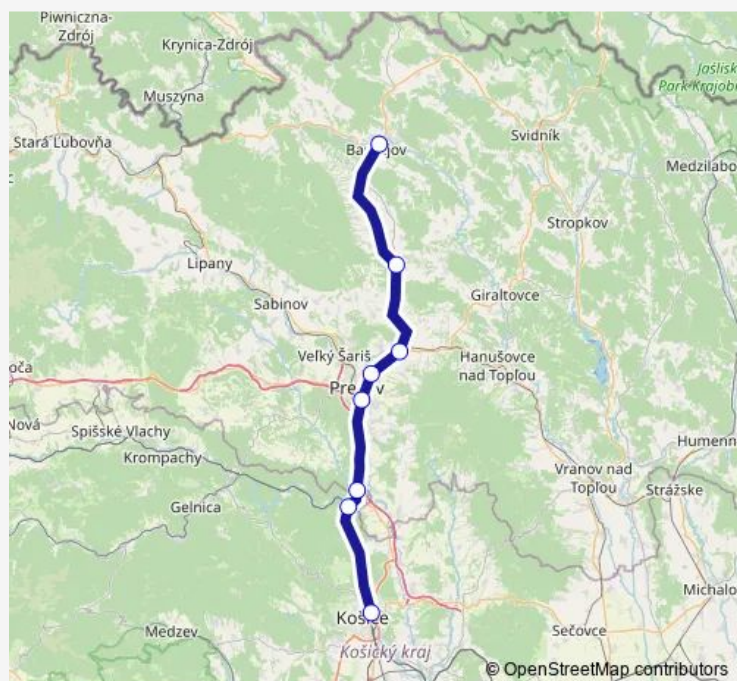

Direction

Bardejov — Košice

8 stops

[Open route schedule](#)

Bardejov

Raslavice

Kapušany pri Prešove

Šarišské Lúky

Prešov

Ličartovce

Kysak

Košice

Route schedule

Bardejov — Košice

Monday	—
Tuesday	—
Wednesday	—
Thursday	—
Friday	—
Saturday	17:33
Sunday	17:33

Route info

Direction: Bardejov

Stops: 8

Trip Duration: 1 hour 51 min

Rail time schedules and route maps are available in an offline PDF at busmaps.com. Use the busmaps.com website to see live bus times, train schedule or subway schedule, and step-by-step directions for all public transit in Presov