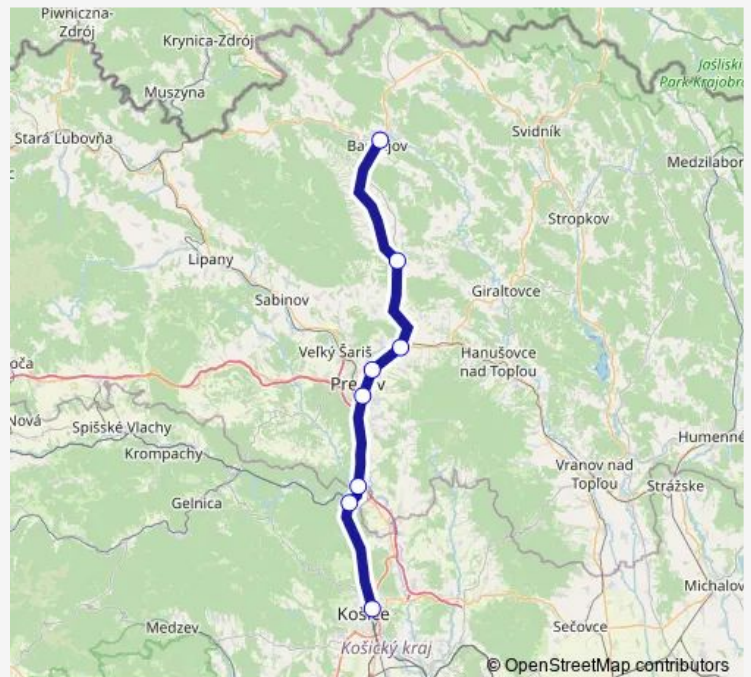

Direction

Bardejov — Košice

8 stops

[Open route schedule](#)

Bardejov

Raslavice

Kapušany pri Prešove

Šarišské Lúky

Prešov

Ličartovce

Kysak

Košice

Route schedule

Bardejov — Košice

Monday —

Tuesday —

Wednesday —

Thursday —

Friday —

Saturday 17:33

Sunday 17:33

Route info

Direction: Bardejov

Stops: 8

Trip Duration: 1 hour 51 min