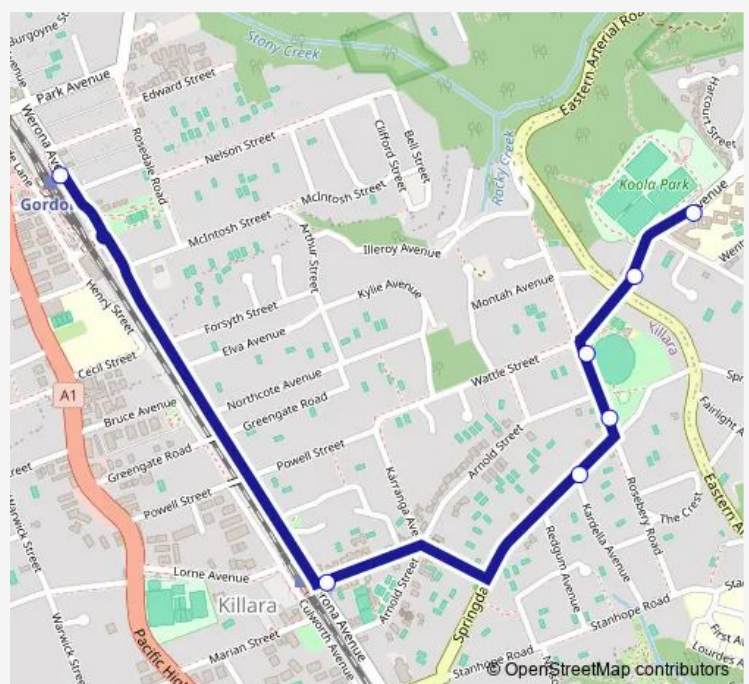

School Bus 9073 Killara HS to Gordon Station

[Go to website](#)

Direction

Killara High School, Koola Av — Gordon Station, Werona Av, Stand D

7 stops

[Open route schedule](#)

Killara High School, Koola Av

Koola Av Before Birdwood Av

Killara Park, Rosebery Rd

Rosebery Rd Before Springdale Rd

Springdale Rd At Kardella Av

Killara Station, Locksley St

Gordon Station, Werona Av, Stand D

Route schedule

Killara High School, Koola Av — Gordon Station, Werona Av, Stand D

Monday 15:15

Tuesday 15:15

Wednesday 14:45

Thursday 15:15

Friday —

Saturday —

Sunday —

Route info

Direction: Killara High School, Koola Av

Stops: 7

Trip Duration: 0 hour 9 min

9073 — Killara HS to Gordon Station

9073 School Bus time schedules and route maps are available in an offline PDF at busmaps.com. Use the busmaps.com website to see live bus times, train schedule or subway schedule, and step-by-step directions for all public transit in Sydney