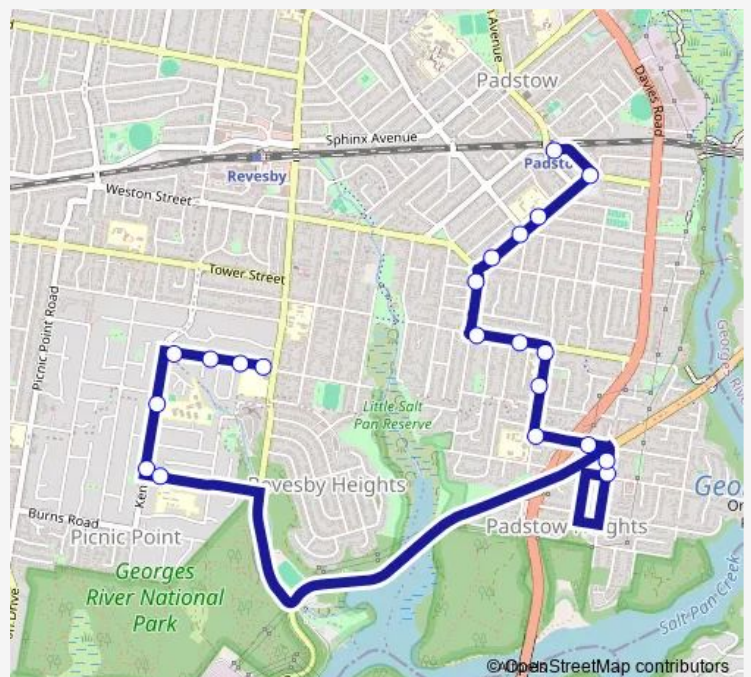

School Bus S721 De La Salle College to Padstow

[Go to website](#)

**Direction**

De La Salle College, Ferndale Rd — Howard Rd Opp Padstow Station

21 stops

[Open route schedule](#)

- De La Salle College, Ferndale Rd
- Ferndale Rd At Clive St
- Ferndale Rd At Kinross Pl
- Ferndale Rd At Kennedy St
- Picnic Point High School, Kennedy St
- Kennedy St At Prince St
- Prince St Opp Picnic Point Public School
- Dilke Rd At Villiers Rd
- Dilke Rd Before Henry Lawson Dr
- Clancy St Before Alfords Point Rd
- Clancy St At Chamberlain Rd
- Chamberlain Rd After Courtney Rd
- St Therese Primary School, Chamberlain Rd
- Alma Rd At Wyatt Av
- Alma Rd Opp Alma Rd Shops
- Faraday Rd At Anthony Av
- Faraday Rd Opp Windsor Rd
- Faraday Rd At Doyle Rd
- Padstow Park Public School, Faraday Rd
- Faraday Rd At Howard Rd
- Howard Rd Opp Padstow Station

Route schedule

De La Salle College, Ferndale Rd — Howard Rd Opp Padstow Station

Monday	15:05
Tuesday	15:05
Wednesday	15:05
Thursday	15:05
Friday	15:05
Saturday	—
Sunday	—

Route info

Direction: De La Salle College, Ferndale Rd

Stops: 21

Trip Duration: 0 hour 23 min

S721 — De La Salle College to Padstow

**Direction**

Picnic Point High School, Kennedy St — Doyle Rd At School Pde

14 stops

[Open route schedule](#)

Picnic Point High School, Kennedy St

## Route info

Direction: Picnic Point High School, Kennedy St

Stops: 14

Trip Duration: 0 hour 18 min

S721 School Bus time schedules and route maps are available in an offline PDF at [busmaps.com](https://busmaps.com). Use the [busmaps.com](https://busmaps.com) website to see live bus times, train schedule or subway schedule, and step-by-step directions for all public transit in Liverpool