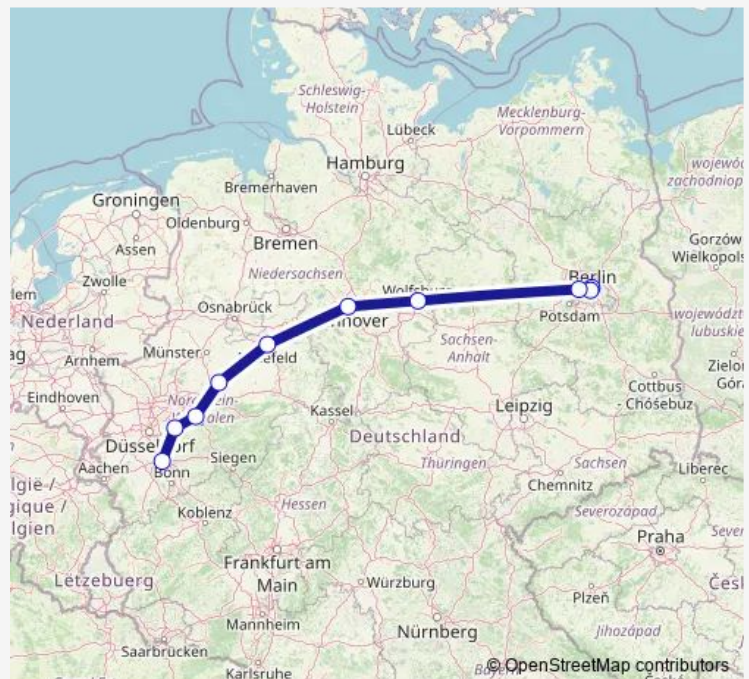

### Route schedule

undefined — undefined

Monday 07:22

Tuesday 07:22

Wednesday 07:22

Thursday 07:22

Friday 07:22

Saturday 07:22

### Route info

Direction:

Stops: 0

Trip Duration: — min

ICE 1054

Hannover Hbf

Bielefeld Hbf

Hamm(Westf)

Hagen Hbf

Wuppertal Hbf

Köln Hbf

## Route info

Direction: Berlin Gesundbrunnen

Stops: 10

Trip Duration: 4 hour 34 min

**Direction**

undefined — undefined

0 stops

[Open route schedule](#)**Route schedule**