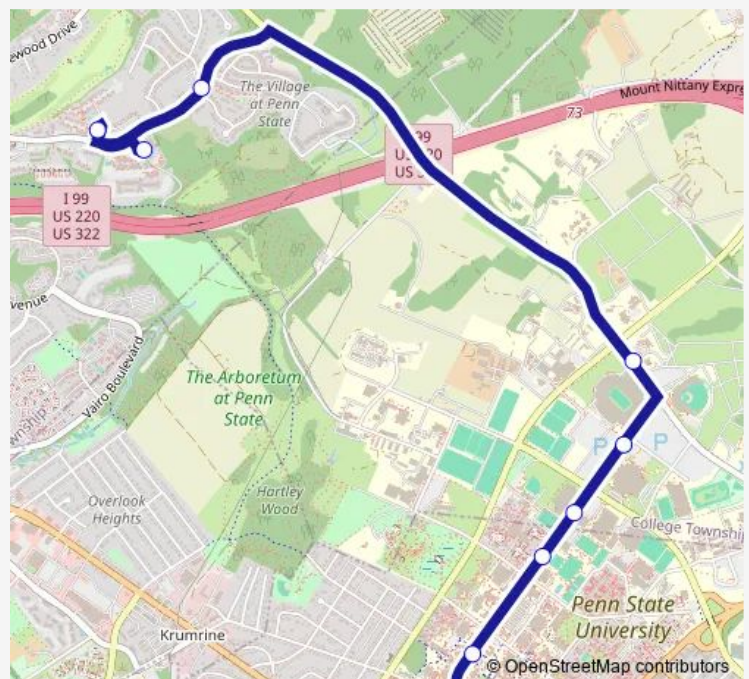

### Direction

850 Toftrees Avenue - The View — Curtin Rd at Stadium West Parking Lot

4 stops

[Open route schedule](#)

850 Toftrees Avenue - The View

Toftrees Avenue near Alma Mater Drive

Porter Rd at Beaver Stadium East

### Route schedule

850 Toftrees Avenue - The View — Curtin Rd at Stadium West Parking Lot

Monday 07:25-18:45

Tuesday 07:25-18:45

Wednesday 07:25-18:45

Thursday 07:25-18:45

Friday 07:25-18:45

Saturday —

### Route info

Direction: 850 Toftrees Avenue - The View

Stops: 4

Trip Duration: 0 hour 5 min

HU — Toftrees/Campus

**Direction**

Pattee Transit Center Eastbound — 850 Toftrees Avenue  
- The View

9 stops

Toftrees Avenue near Beaumanor Drive

801 Toftrees Avenue - The Station

850 Toftrees Avenue - The View

**Route schedule**

Pattee Transit Center Eastbound — 850 Toftrees Avenue  
- The View

Monday 07:23-18:40