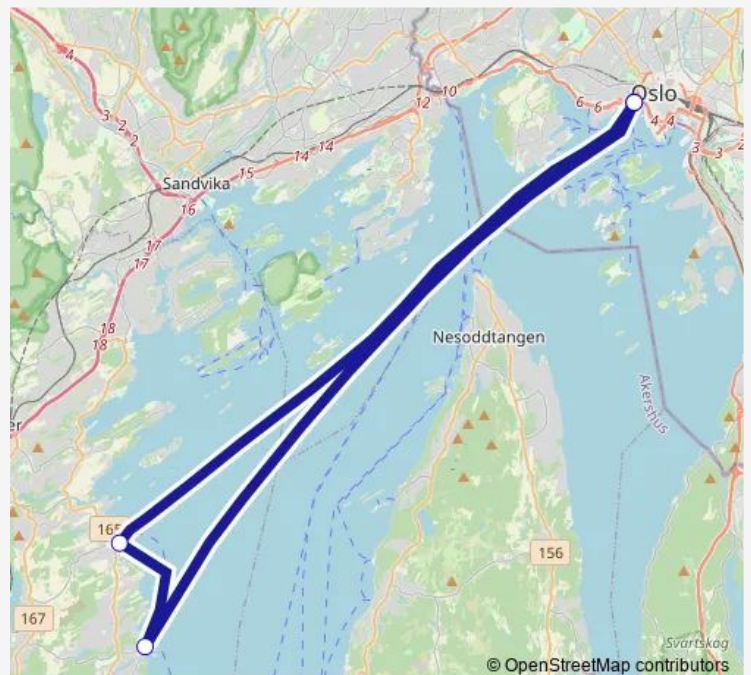

Aker brygge

Route schedule

Aker brygge — Aker brygge

Monday 06:40-16:20

Tuesday 06:40-16:20

Wednesday 06:40-16:20

Thursday 06:40-16:20

Friday 06:40-16:20

Saturday —

Sunday —

Route info

Direction: Aker brygge

Stops: 3

Trip Duration: 1 hour 2 min

■ B20 — Slemmestad - Aker brygge

Direction

Slemmestad brygge — Aker brygge

3 stops

[Open route schedule](#)

Slemmestad brygge

Vollen

Aker brygge

Route schedule

Slemmestad brygge — Aker brygge

Monday	06:05
Tuesday	06:05
Wednesday	06:05
Thursday	06:05
Friday	06:05
Saturday	—
Sunday	—

Route info

Direction: Slemmestad brygge

Stops: 3

Trip Duration: 0 hour 33 min

Direction

Aker brygge — Aker brygge

3 stops