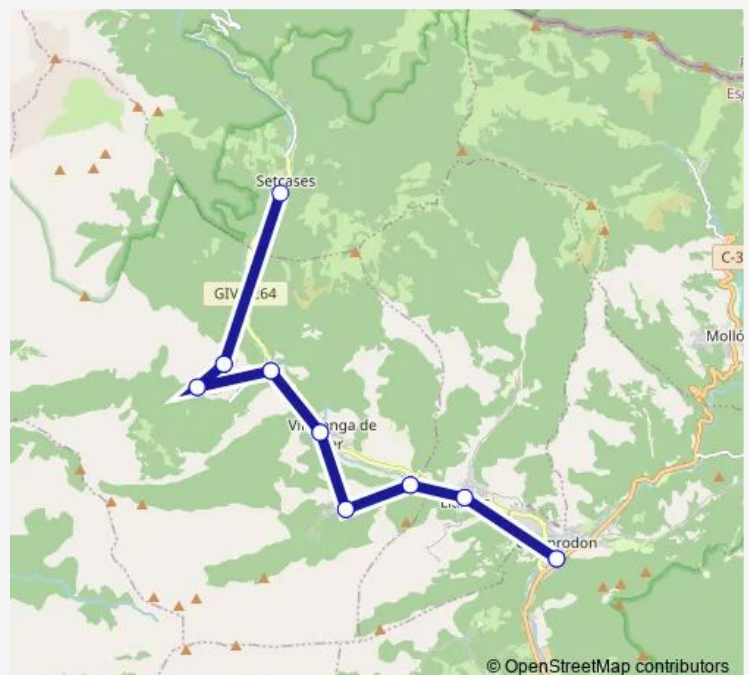

### Route info

Direction: Camprodon (estació d'autobusos)

Stops: 17

Trip Duration: 1 hour 20 min

L1898 Bus time schedules and route maps are available in an offline PDF at [busmaps.com](https://busmaps.com). Use the [busmaps.com](https://busmaps.com) website to see live bus times, train schedule or subway schedule, and step-by-step directions for all public transit in Camprodon