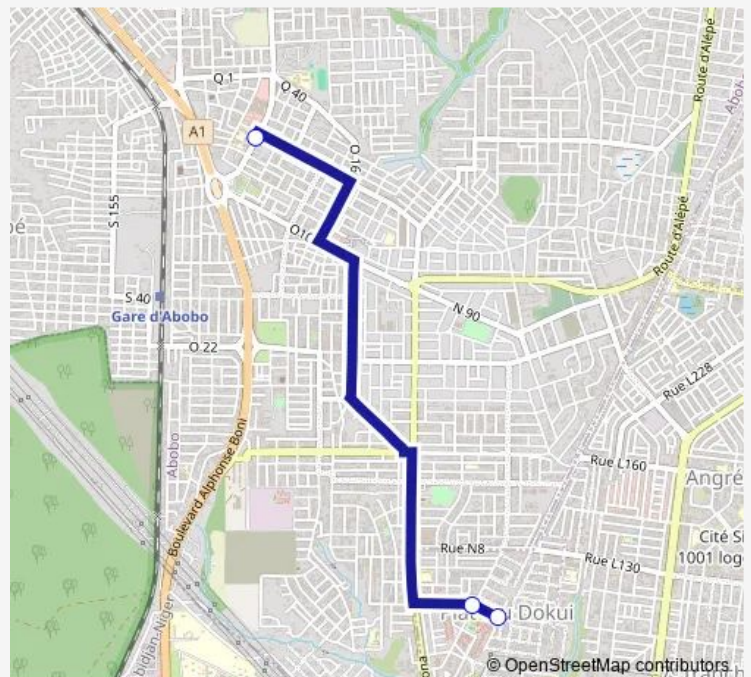

Bus woro woro : Abobo Marché ↔ Dokui

[Go to website](#)

Direction

Abobo Marché — Marché du Dokui

3 stops

[Open route schedule](#)

Abobo Marché

Rond Point

Marché du Dokui

Route schedule

Abobo Marché — Marché du Dokui

Monday	06:00
Tuesday	06:00
Wednesday	06:00
Thursday	06:00
Friday	06:00
Saturday	06:00
Sunday	06:00

Route info

Direction: Abobo Marché

Stops: 3

Trip Duration: 0 hour 20 min

woro woro : Abobo Marché ↔ Dokui

Direction

Marché du Dokui — Abobo Marché

4 stops

[Open route schedule](#)

Marché du Dokui

Carrefour Kennedy

Carrefour 14ème

Abobo Marché

Route schedule

Marché du Dokui — Abobo Marché

Monday	06:00
Tuesday	06:00
Wednesday	06:00
Thursday	06:00
Friday	06:00
Saturday	06:00
Sunday	06:00

Route info

Direction: Marché du Dokui

Stops: 4

Trip Duration: 0 hour 25 min