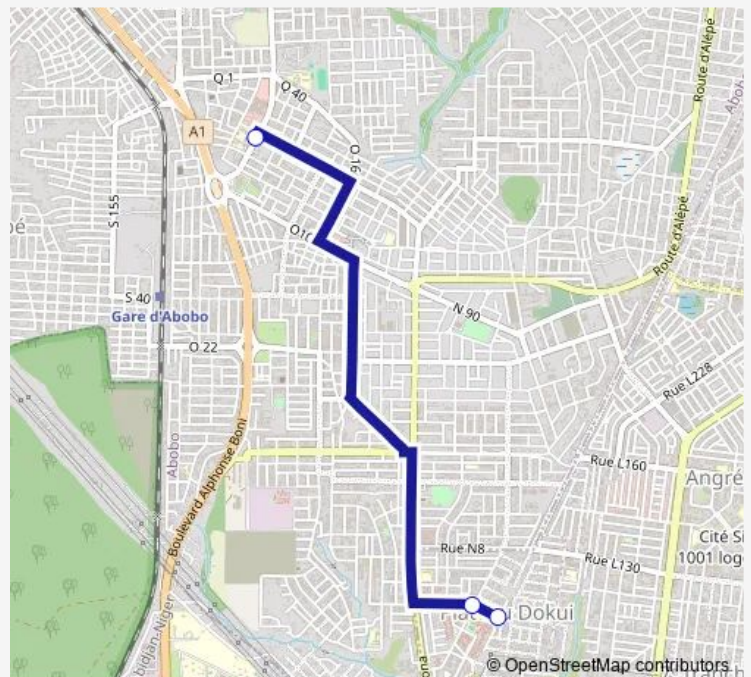

Bus woro woro : Abobo Marché ↔ Dokui

[Go to website](#)

Direction

Abobo Marché — Marché du Dokui

3 stops

[Open route schedule](#)

Abobo Marché

Rond Point

Marché du Dokui

Route schedule

Abobo Marché — Marché du Dokui

Monday	06:00
Tuesday	06:00
Wednesday	06:00
Thursday	06:00
Friday	06:00
Saturday	06:00
Sunday	06:00

Route info

Direction: Abobo Marché

Stops: 3

Trip Duration: 0 hour 20 min

woro woro : Abobo Marché ↔ Dokui

Direction

Marché du Dokui — Abobo Marché

4 stops

[Open route schedule](#)

Marché du Dokui

Carrefour Kennedy

Carrefour 14ème

Abobo Marché

Route schedule

Marché du Dokui — Abobo Marché

Monday	06:00
Tuesday	06:00
Wednesday	06:00
Thursday	06:00
Friday	06:00
Saturday	06:00
Sunday	06:00

Route info

Direction: Marché du Dokui

Stops: 4

Trip Duration: 0 hour 25 min