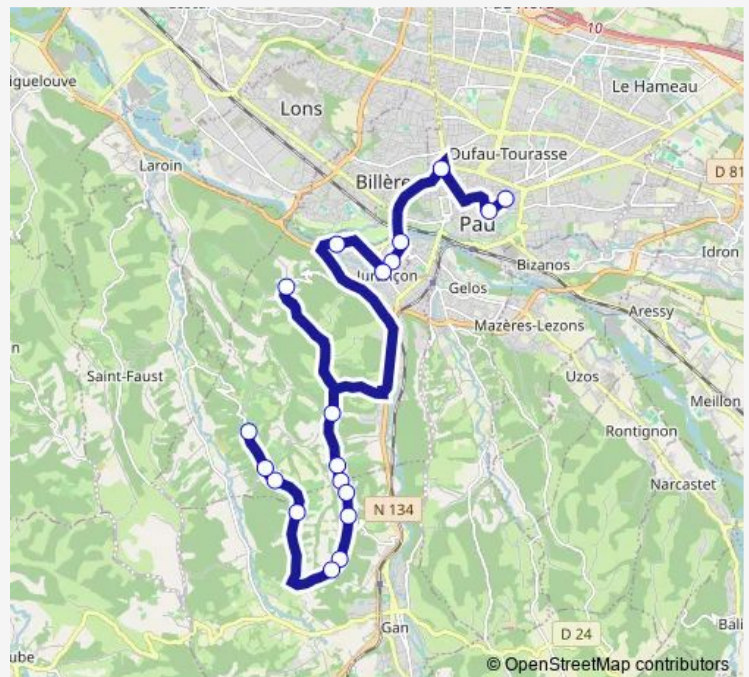

Saturday —

Sunday —

Route info

Direction: PAU Faisans (Lycee St Cricq)

Stops: 19

Trip Duration: 0 hour 45 min

L0310 — Ligne 0310

Direction

Jurancon Chapelle de Rouse — PAU Faisans (Lycee St Cricq)

19 stops

[Open route schedule](#)

Jurancon Chapelle de Rouse

Chemin Peyrouse

Bel Air

Chemin de Carrat

Chemin de Serrot

Monday 06:50

Tuesday 06:50

Wednesday 06:50

Thursday 06:50

Friday 06:50

Saturday —

Sunday —

Route info