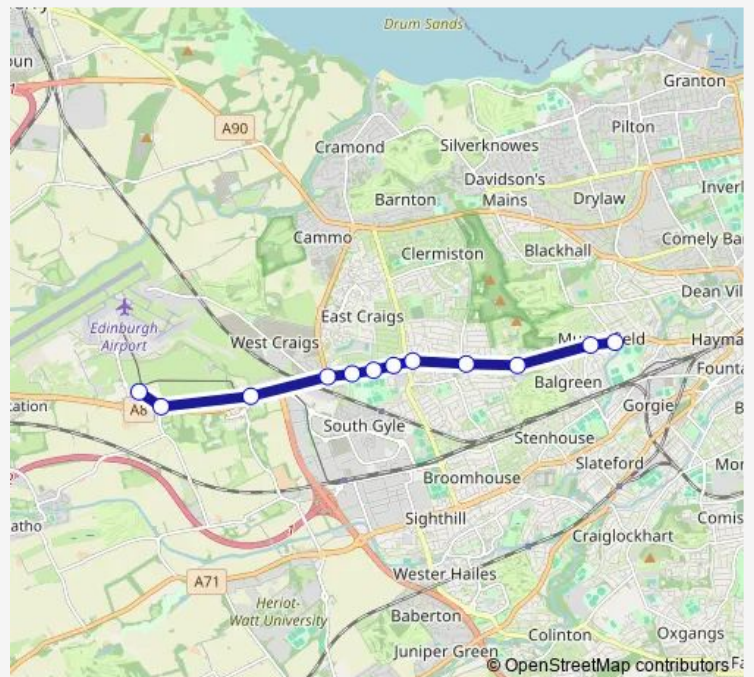

Bus X12

[Go to website](#)

Direction

Ingliston Park & Ride — Murrayfield Road

11 stops

[Open route schedule](#)

Ingliston Park & Ride

Gogarstone Road

Gogarburn A8

Maybury Road

Dechmont Road

North Gyle Road

Craigs Avenue

Drum Brae South

Station Road

Edinburgh Zoo

Murrayfield Road

Route schedule

Ingliston Park & Ride — Murrayfield Road

Monday —

Tuesday —

Wednesday —

Thursday —

Friday —

Saturday 12:50-16:05

Sunday 13:35-14:20

Route info

Direction: Ingliston Park & Ride

Stops: 11

Trip Duration: 0 hour 19 min

■ X12