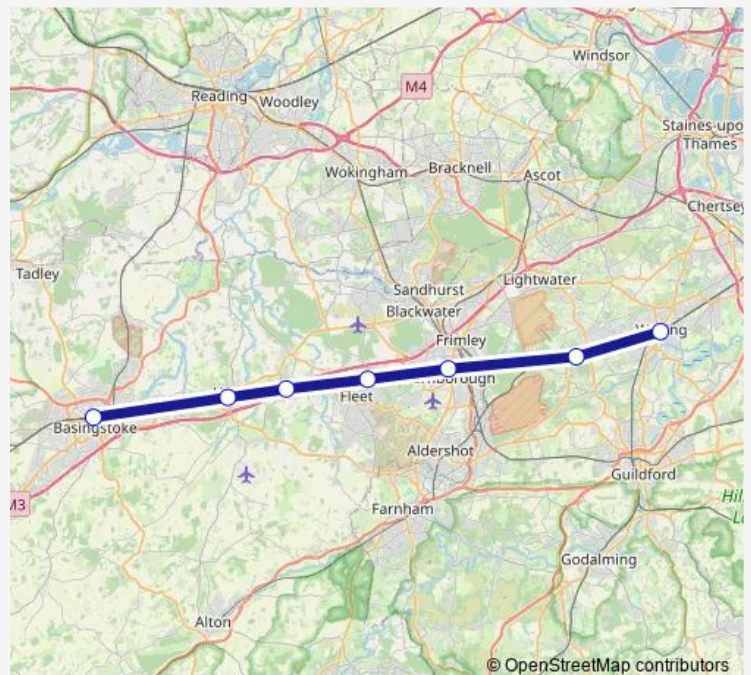

Rail Sw:Bsk->Wok SW train service from BSK to Wok

[Go to website](#)

Direction

Basingstoke — Woking

7 stops

[Open route schedule](#)

Basingstoke

Hook

Winchfield

Fleet

Farnborough (Main)

Brookwood

Woking

Route schedule

Basingstoke — Woking

Monday	—
Tuesday	—
Wednesday	—
Thursday	—
Friday	—
Saturday	06:54-22:55
Sunday	06:24-23:31

Route info

Direction: Basingstoke

Stops: 7

Trip Duration: 0 hour 34 min

■ Sw:Bsk->Wok — SW train service from BSK to Wok

Sw:Bsk->Wok Rail time schedules and route maps are available in an offline PDF at busmaps.com. Use the busmaps.com website to see live bus times, train schedule or subway schedule, and step-by-step directions for all public transit in Woking