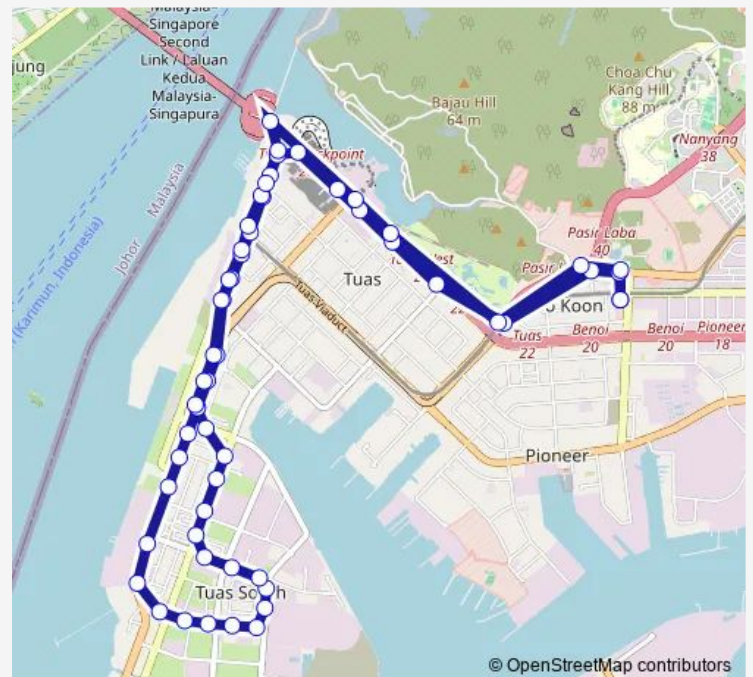

Thursday 09:25

Friday 09:25

Saturday 09:25

Sunday 09:25

Route info

Direction: Joo Koon Int

Stops: 56

Trip Duration: 1 hour 56 min

182M

BusMaps

Bef Tuas Sth Ave 6

See Hup Seng

Yong Nam

Bef Tuas Sth Ave 5

Aft Tuas View Cres

Multico