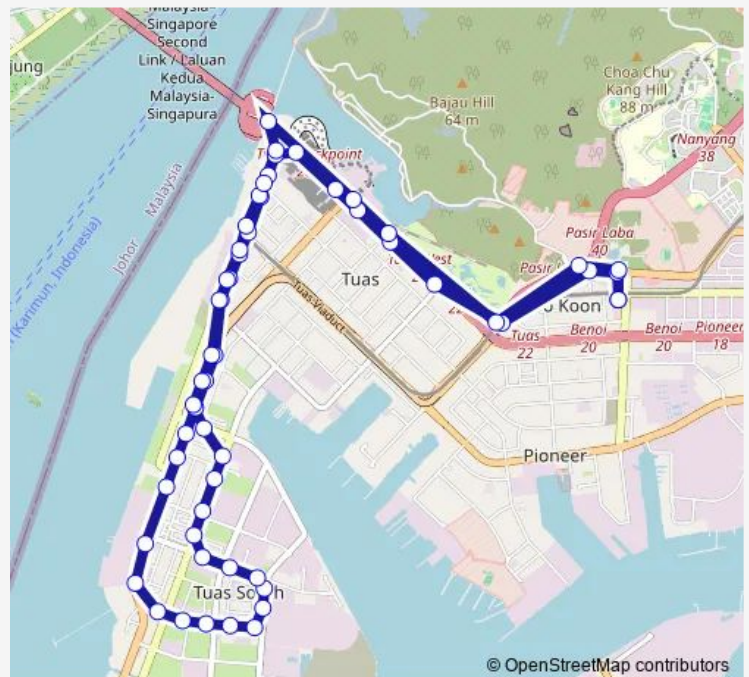

Thursday 09:25

Friday 09:25

Saturday 09:25

Sunday 09:25

Route info

Direction: Joo Koon Int

Stops: 56

Trip Duration: 1 hour 56 min

182m

BusMaps

Bef Tuas Sth Ave 6

See Hup Seng

Yong Nam

Bef Tuas Sth Ave 5

Aft Tuas View Cres

Multico