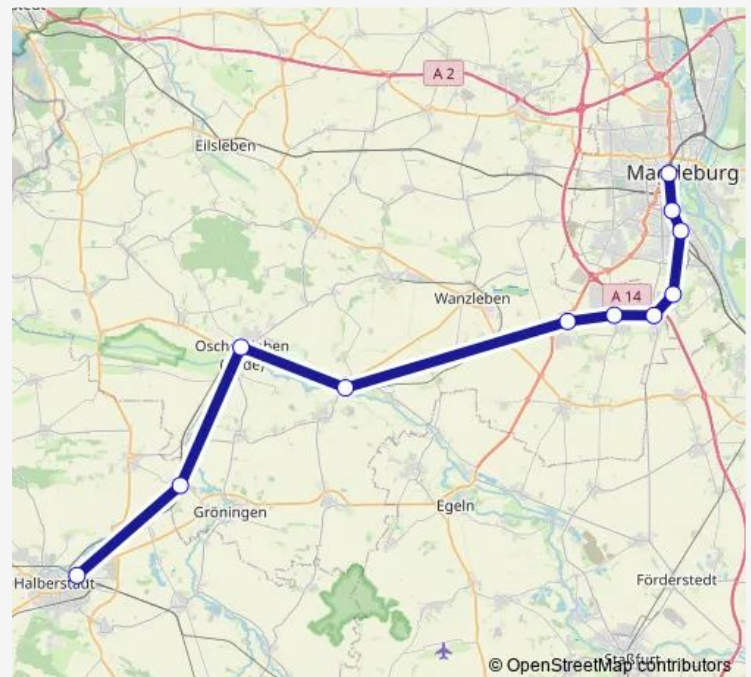

### Direction

Oschersleben (Bode) — Magdeburg Hbf

9 stops

[Open route schedule](#)

Oschersleben (Bode)

Hadmersleben

Langenweddingen

Osterweddingen

Dodendorf

Beyendorf

Magdeburg Sket Industriepark

Magdeburg-Buckau

Magdeburg Hbf

### Route schedule

Oschersleben (Bode) — Magdeburg Hbf

Monday 07:35-18:35

Tuesday 07:35-18:35

Wednesday 07:35-18:35

Thursday 07:35-18:35

Friday 07:35-18:35

Saturday 07:35-17:35

### Route info

Direction: Oschersleben (Bode)

Stops: 9

Trip Duration: 0 hour 39 min

■ RB 43

**Direction**

Magdeburg Hbf — Halberstadt

11 stops