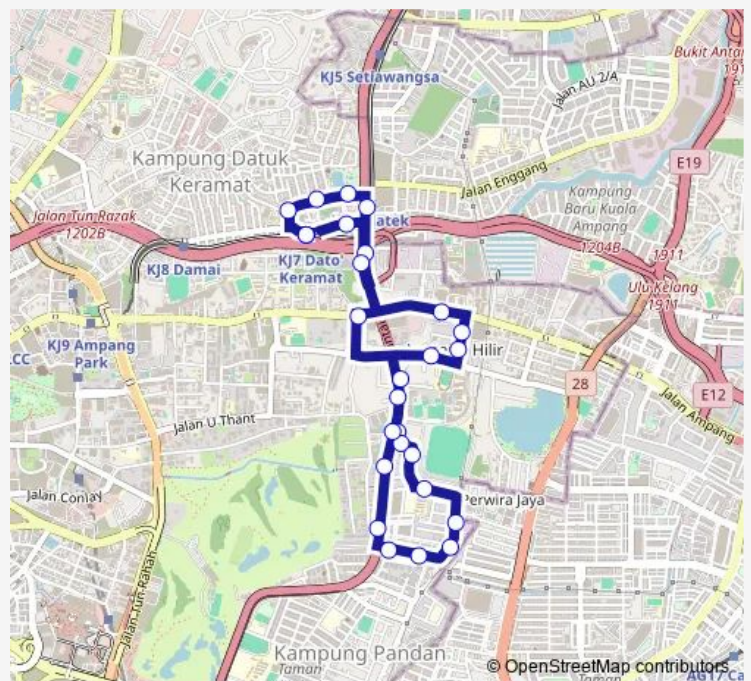

KI262 Kuarters Kerajaan U-Thant

KI263 Raintree Residence

KI2269 Katana II Condominium

Route schedule

(M) KI2311 LRT Dato' Keramat — (M) KI2311 LRT Dato' Keramat

Monday 06:00-23:00

Tuesday 06:00-23:00

Wednesday 06:00-23:00

Thursday 06:00-23:00

Friday 06:00-23:00

Saturday 06:00-20:00

Sunday 06:00-20:00

Route info

Direction: (M) KI2311 LRT Dato' Keramat

Stops: 27

Trip Duration: 0 hour 30 min

T224 — Stesen LRT Dato Keramat ~ Desa Pandan

Ampang 971 (Opp)

KI264 Villa Aman Condominium

KI893 Gleneagles (Opp)

KI2314 Picasso Residence

KI2309 Taman Dato Keramat (Selatan)

(M) KI2311 LRT Dato' Keramat

T224 Bus time schedules and route maps are available in an offline PDF at busmaps.com. Use the busmaps.com website to see live bus times, train schedule or subway schedule, and step-by-step directions for all public transit in Kuala Lumpur