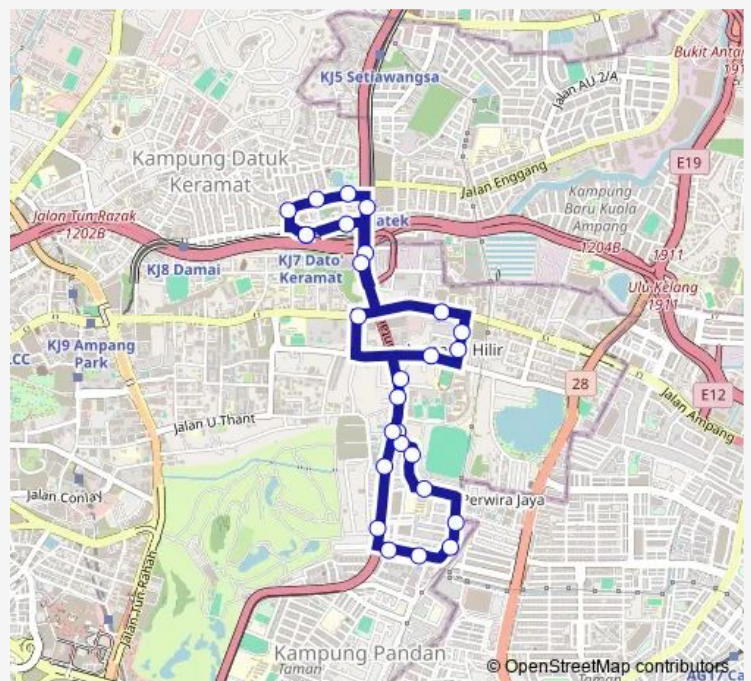

KI262 Kuarters Kerajaan U-Thant

KI263 Raintree Residence

KI2269 Katana II Condominium

**Route schedule**

(M) KI2311 LRT Dato' Keramat — (M) KI2311 LRT Dato' Keramat

Monday 06:00-23:00

Tuesday 06:00-23:00

Wednesday 06:00-23:00

Thursday 06:00-23:00

Friday 06:00-23:00

Saturday 06:00-20:00

Sunday 06:00-20:00

**Route info**

Direction: (M) KI2311 LRT Dato' Keramat

Stops: 27

Trip Duration: 0 hour 30 min

T224 — Stesen LRT Dato Keramat ~ Desa Pandan

Ampang 971 (Opp)

KI264 Villa Aman Condominium

KI893 Gleneagles (Opp)

KI2314 Picasso Residence

KI2309 Taman Dato Keramat (Selatan)

(M) KI2311 LRT Dato' Keramat

T224 Bus time schedules and route maps are available in an offline PDF at [busmaps.com](https://busmaps.com). Use the [busmaps.com](https://busmaps.com) website to see live bus times, train schedule or subway schedule, and step-by-step directions for all public transit in Kuala Lumpur