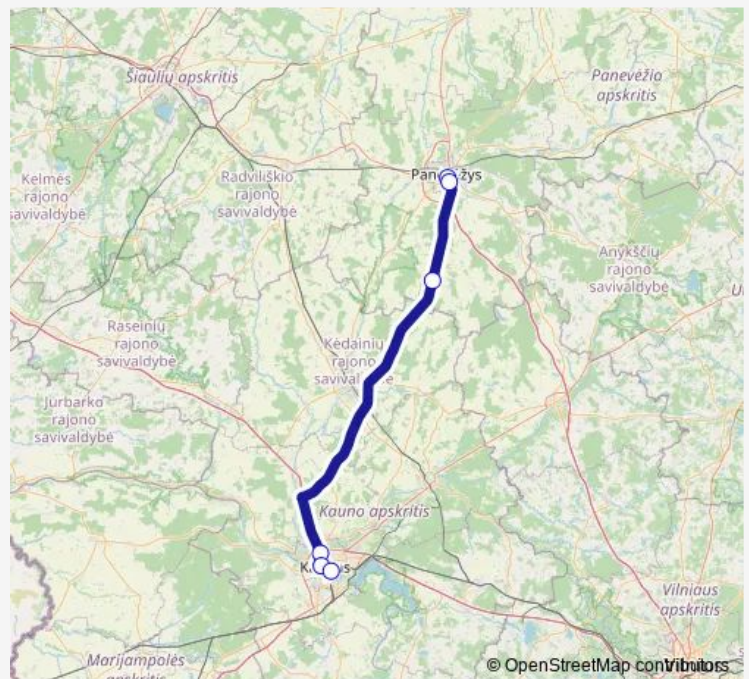

Thursday 17:30

Friday 17:30

Saturday 17:30

Sunday 17:30

**Route info**

Direction: Panevėžio autobusų stotis

Stops: 6

Trip Duration: 1 hour 35 min

■ M-328 — Kaunas-Panevėžys