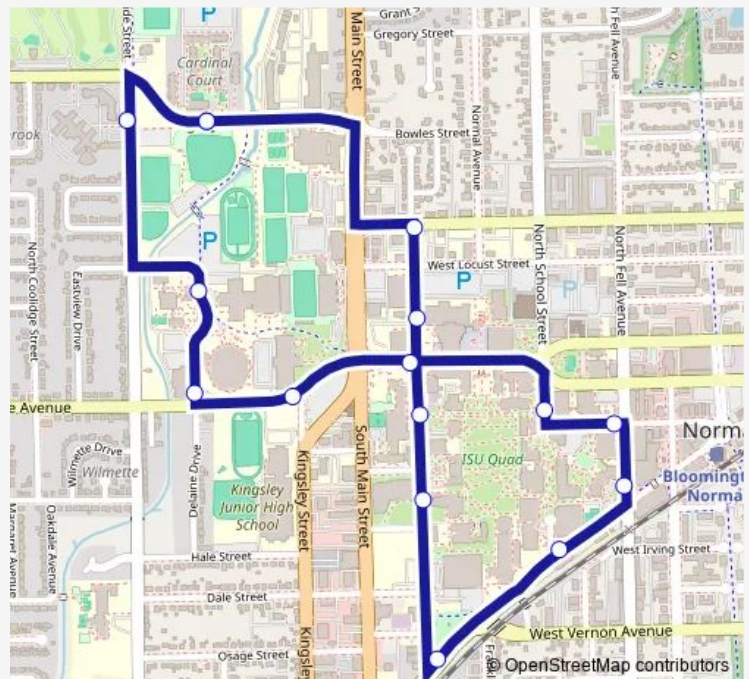

### Direction

Gregory & Cardinal Court — Gregory & Cardinal Court

16 stops

[Open route schedule](#)

Gregory & Cardinal Court

Adelaide St & Heritage

Tri Towers

Delaine Dr & College Ave

University St & Metcalf

University St & Bone Student Center

University St & Willow St

Gregory & Cardinal Court

### Route schedule

Gregory & Cardinal Court — Gregory & Cardinal Court

Monday 08:27-23:40

Tuesday 08:27-23:40

Wednesday 08:27-23:40

Thursday 08:27-23:40

Friday 08:27-02:40<sup>+1</sup>

Saturday 21:00-02:40<sup>+1</sup>

### Route info

Direction: Gregory & Cardinal Court

Stops: 16

Trip Duration: 0 hour 20 min

■ RX(Seasonal)

RX(Seasonal) Bus time schedules and route maps are available in an offline PDF at [busmaps.com](https://busmaps.com). Use the [busmaps.com](https://busmaps.com) website to see live bus times, train schedule or subway schedule, and step-by-step directions for all public transit in Bloomington