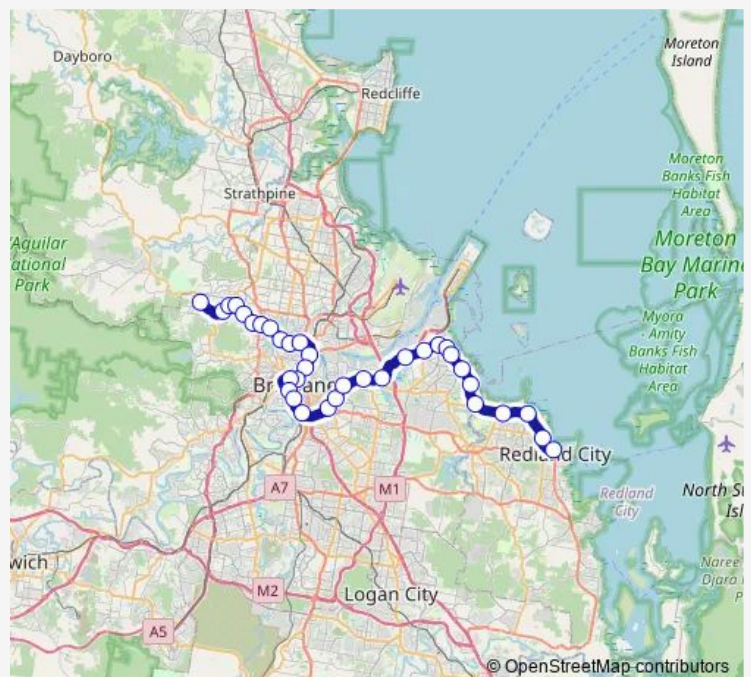

Norman Park station, platform 1

Morningside station, platform 1

Route schedule

Ferny Grove station, platform 1 — Cleveland station, platform 2

Monday 06:35-18:05

Tuesday 06:35-18:05

Wednesday 06:35-18:05

Thursday 06:35-18:05

Friday 06:35-18:05

Saturday —

Sunday —

Route info

Direction: Ferny Grove station, platform 1

Stops: 35

Trip Duration: 1 hour 35 min

Cannon Hill station, platform 1

Murrarrie station, platform 1

Hemmant station, platform 2

Lindum station, platform 1

Wynnum North station, platform 1

Wynnum station, platform 1

Wynnum Central station, platform 1

Manly station, platform 2

Lota station, platform 1

Thorneside station, platform 1

Birkdale station, platform 1

Wellington Point station, platform 1

Ormiston station, platform 1

Cleveland station, platform 2

Direction

Ferny Grove station, platform 2 — Cleveland station, platform 2