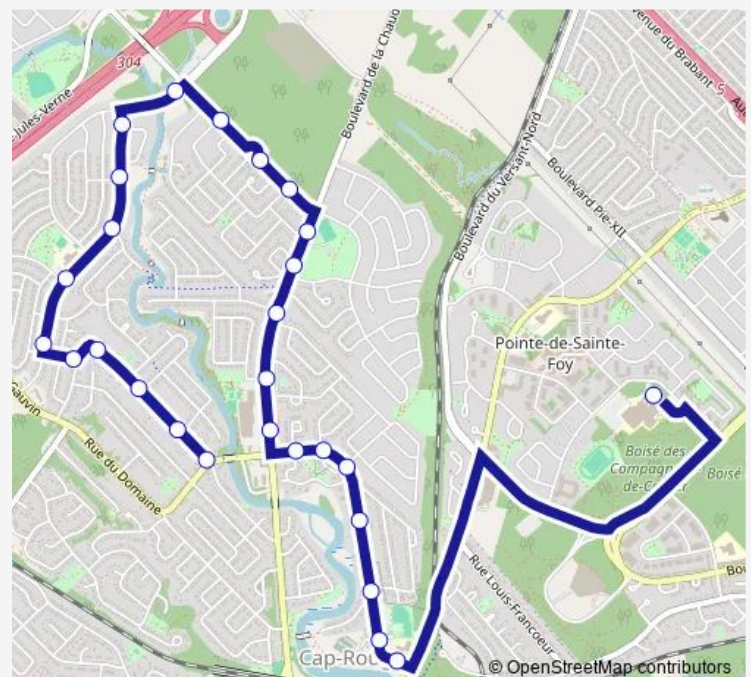

Saturday —

Sunday —

Route info

Direction: Compagnons/9504

Stops: 27

Trip Duration: 0 hour 24 min

M.-Bourgault

la Rivière/2872

Rivière/2957

F.-Boulet

A.-Martin

du Domaine/2506

Direction

du Domaine/4702 — Compagnons/9504

27 stops

[Open route schedule](#)

Saturday —

Sunday —

Route info

Direction: du Domaine/4702

Stops: 27

Trip Duration: 0 hour 19 min

de Cap-Rouge

Compagnons/9504