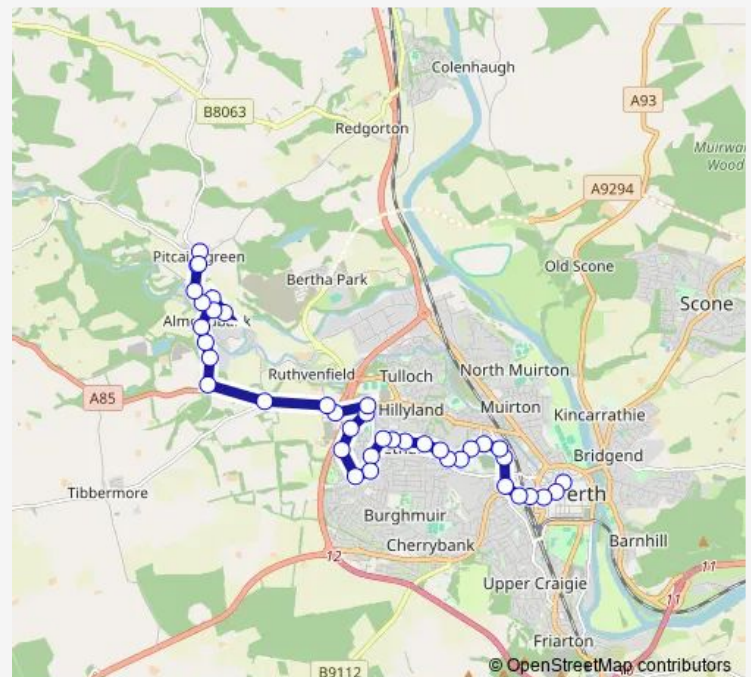

Thursday 10:00-17:40

Friday 10:00-17:40

Saturday 10:00-17:40

Sunday —

Route info

Direction: Kinnoull Street

Stops: 39

Trip Duration: 0 hour 35 min

Route info

Direction: Hotel

Stops: 24

Trip Duration: 0 hour 25 min

Direction

Hotel — Scott Street

31 stops

[Open route schedule](#)

Saturday 08:07

Sunday —

Route info

Direction: Hotel

Stops: 31

Trip Duration: 0 hour 35 min

Hillcrest Avenue

Church Street