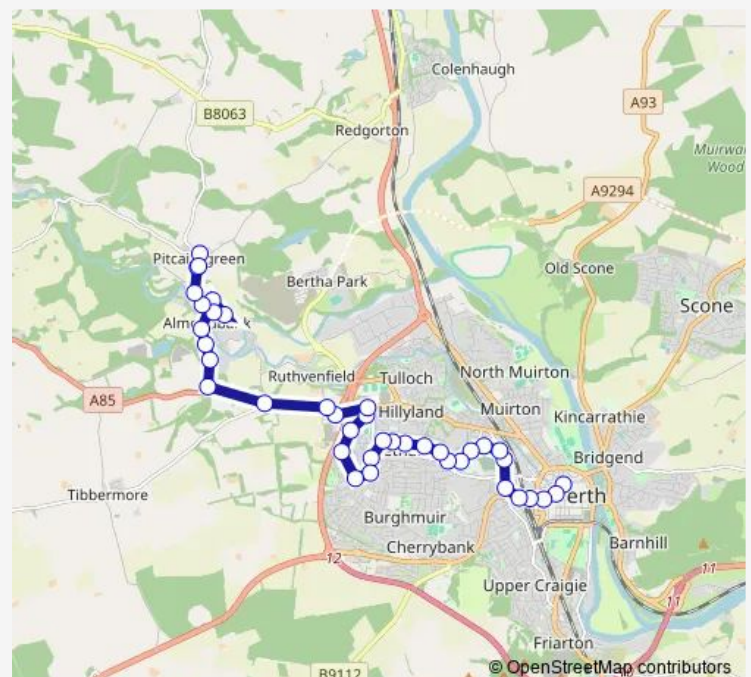

Thursday 10:00-17:40

Friday 10:00-17:40

Saturday 10:00-17:40

Sunday —

Route info

Direction: Kinnoull Street

Stops: 39

Trip Duration: 0 hour 35 min

Route info

Direction: Hotel

Stops: 24

Trip Duration: 0 hour 25 min

Direction

Hotel — Scott Street

31 stops

[Open route schedule](#)

Saturday 08:07

Sunday —

Route info

Direction: Hotel

Stops: 31

Trip Duration: 0 hour 35 min

Hillcrest Avenue

Church Street