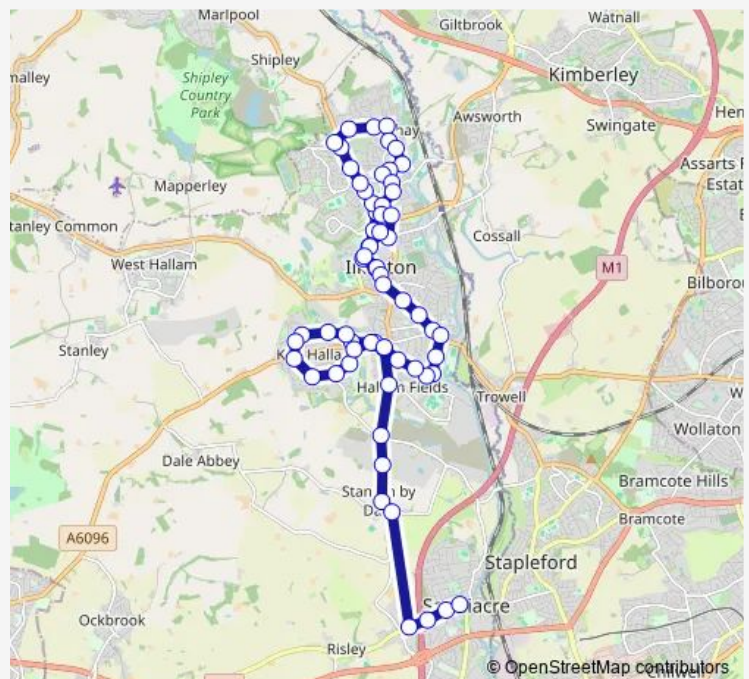

Ilkeston Community Hospital

Vicarage Street

Prince Street

Church Street

Vernon Street

Fisher Court

Anson Walk

Nelson Street

Thursday 09:26-17:30

Friday 09:26-17:30

Saturday 10:30-17:30

Sunday —

Route info

Direction: Market Place

Stops: 63

Trip Duration: 0 hour 53 min

14A — Ilkeston - Kirk Hallam - Stanton By Dale - Sandiacre

Bloomsgrove Road

Granby Street

Tesco

Albion Street

Bath Street

Jackson Avenue

New Lawn Road

Market Place

Queen Street

Health Centre

Littlewick Medical Centre

Albany Street

French Street

Thurman Street

Cromwell Avenue