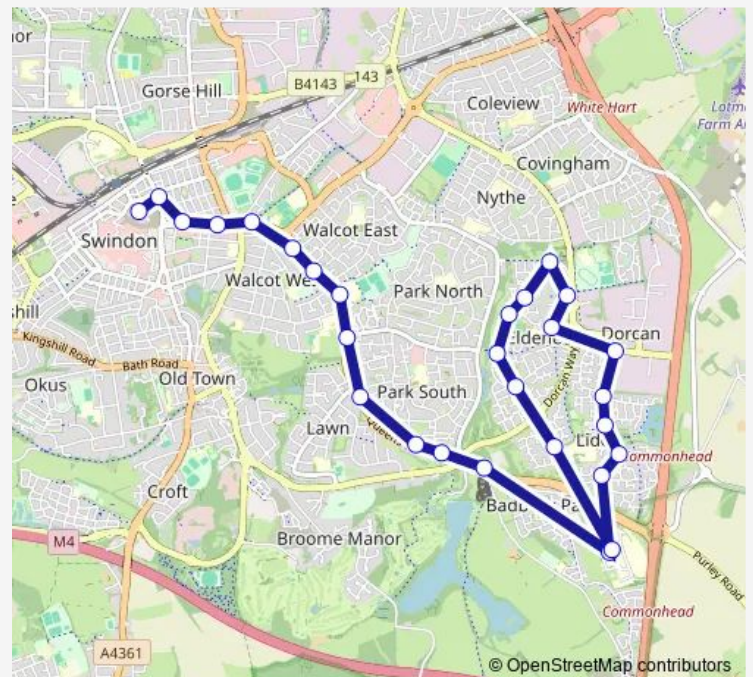

Berrington Road

Kirby Close

New College

Route schedule

Great Western Hospital — Bus Station

Monday 07:41

Tuesday —

Wednesday —

Thursday 07:41

Friday 07:41

Saturday —

Sunday 07:41-08:41

Route info

Direction: Great Western Hospital

Stops: 28

Trip Duration: 0 hour 29 min

Ambulance Station

Russell Walk

Sussex Place

New College

Kirby Close

Berrington Road

Ripon Way

Coate Water

Friday 06:41-21:51

Saturday —

Sunday 06:41-21:51

Route info

Direction: Great Western Hospital

Stops: 29

Trip Duration: 0 hour 35 min

Spring Gardens