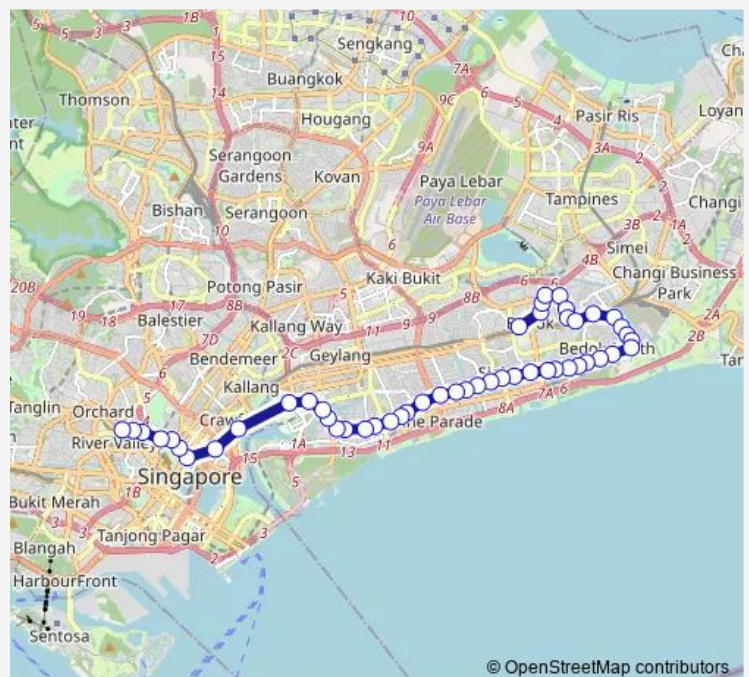

Opp The Summit

Aft Sennet Rd

Opp Evergreen Ave

Route schedule

Bedok Int — Natl Youth Council

Monday —

Tuesday —

Wednesday —

Thursday —

Friday —

Saturday —

Sunday 08:08

Route info

Direction: Bedok Int

Stops: 50

Trip Duration: 1 hour 20 min