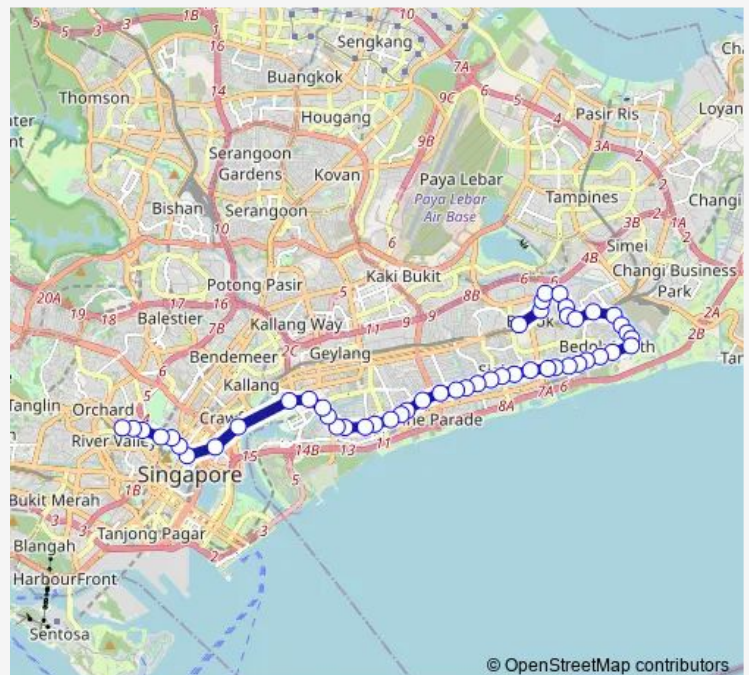

Thursday —

Friday —

Saturday —

Sunday 08:08

Route info

Direction: Bedok Int

Stops: 50

Trip Duration: 1 hour 20 min