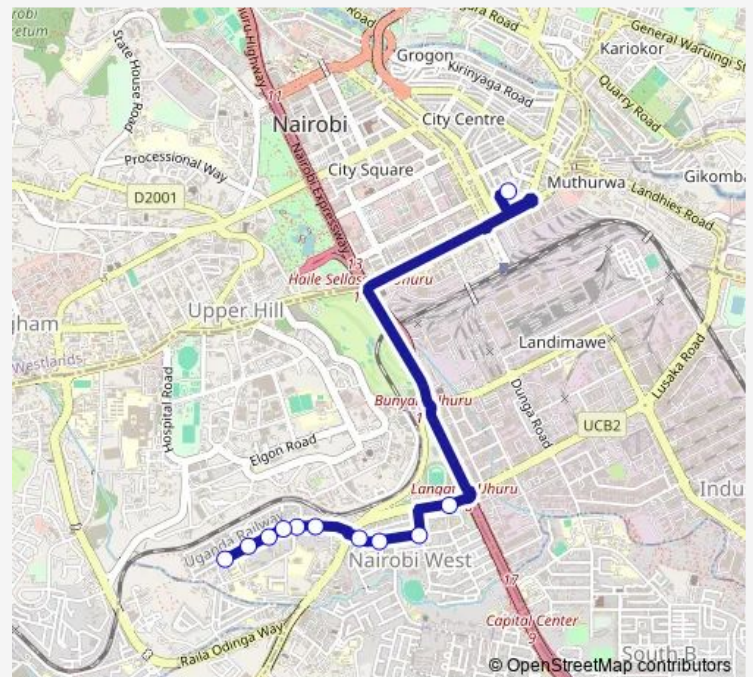

Bus 14A Bus Station-Nairobi West-Madaraka-Strathmore

[Go to website](#)

Direction

Bus Station — Strathmore/Siwaka

11 stops

[Open route schedule](#)

Bus Station

Nyayo Stadium

Saturday 06:00

Sunday 06:00

Route info

Direction: Bus Station

Stops: 11

Trip Duration: 0 hour 11 min

14A — Bus Station-Nairobi West-Madaraka-Strathmore

Direction

Strathmore University/Siwaka — Bus Station

12 stops

[Open route schedule](#)

Strathmore University/Siwaka

Tulia Court

Karuri Court

7up

Madaraka Primary

Baraka

Ramsey

Madaraka Shopping Centre

Nyayo Stadium

Makaburini

Agip

Bus Station

Route schedule