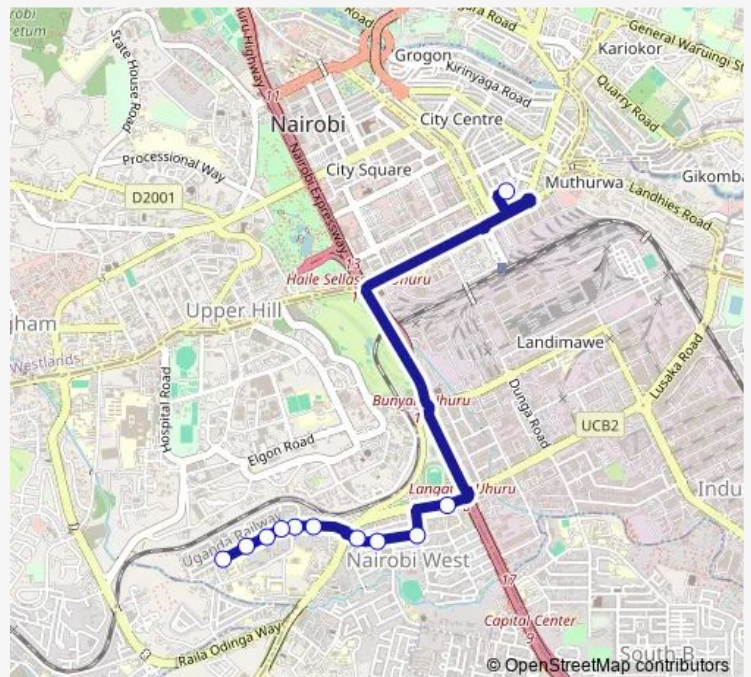

Bus 14a Bus Station-Nairobi West-Madaraka-Strathmore

[Go to website](#)

Direction

Bus Station — Strathmore/Siwaka

11 stops

[Open route schedule](#)

Bus Station

Nyayo Stadium

Saturday 06:00

Sunday 06:00

Route info

Direction: Bus Station

Stops: 11

Trip Duration: 0 hour 11 min

14a — Bus Station-Nairobi West-Madaraka-Strathmore

Direction

Strathmore University/Siwaka — Bus Station

12 stops

[Open route schedule](#)

Strathmore University/Siwaka

Tulia Court

Karuri Court

7up

Madaraka Primary

Baraka

Ramsey

Madaraka Shopping Centre

Nyayo Stadium

Makaburini

Agip

Bus Station

Route schedule