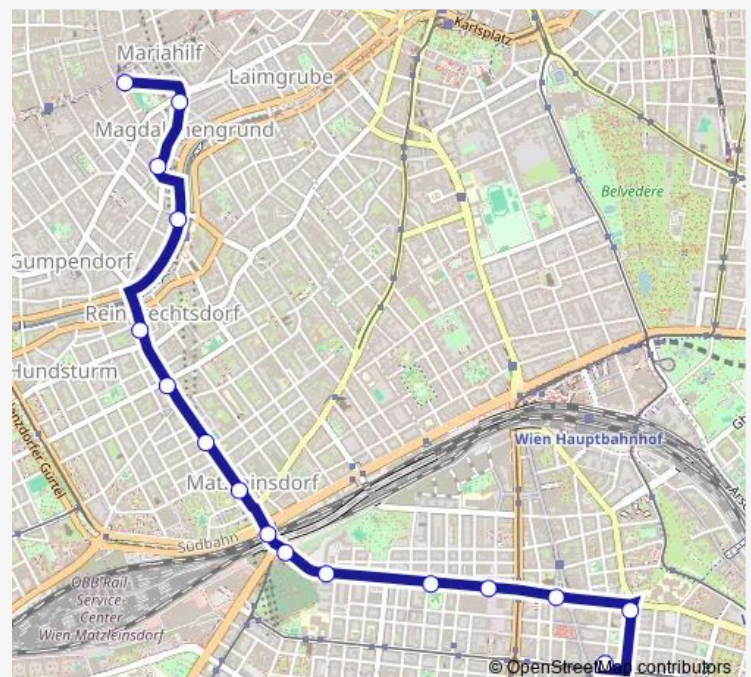

Direction

Neubaugasse U — Reumannplatz U

16 stops

[Open route schedule](#)

Neubaugasse U

Haus des Meeres

Esterházygasse

Pilgramgasse

Laxenburger Str./Gudrunstr.

Keplerplatz U

Wielandplatz

Reumannplatz U

Route schedule

Neubaugasse U — Reumannplatz U

Monday	05:20-00:25 ⁺¹
Tuesday	05:20-00:25 ⁺¹
Wednesday	05:20-00:25 ⁺¹
Thursday	05:20-00:25 ⁺¹
Friday	05:20-00:25 ⁺¹
Saturday	05:20-00:25 ⁺¹
Sunday	05:20-00:25 ⁺¹

Route info

Direction: Neubaugasse U

Stops: 16

Trip Duration: 0 hour 24 min

Direction

Neubaugasse U — Reumannplatz U

16 stops

[Open route schedule](#)

Monday	—
Tuesday	05:00-00:05 ⁺¹
Wednesday	—
Thursday	—
Friday	—
Saturday	—
Sunday	—

Route info

Direction: Reumannplatz U

Stops: 14

Trip Duration: 0 hour 21 min

14A Bus time schedules and route maps are available in an offline PDF at busmaps.com. Use the busmaps.com website to see live bus times, train schedule or subway schedule, and step-by-step directions for all public transit in Vienna