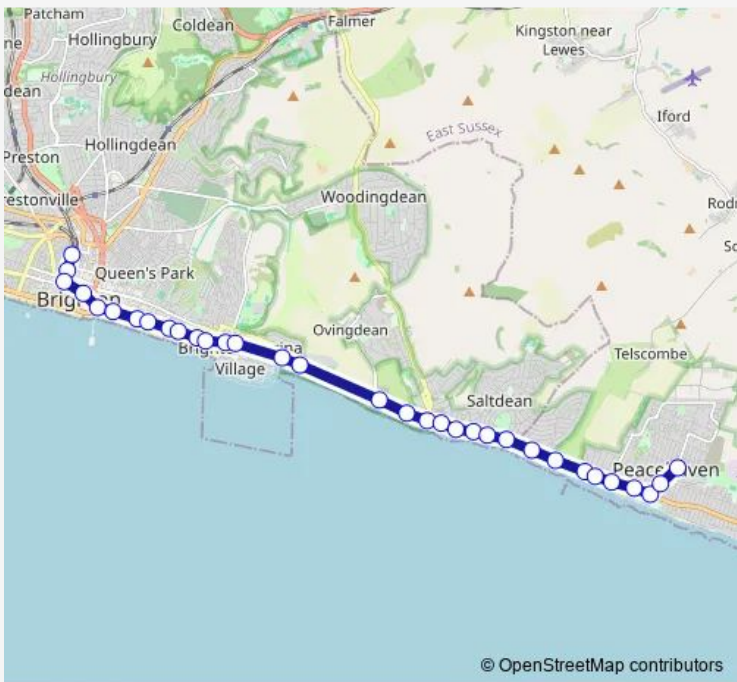

Bus 14A Brighton - Peacehaven

[Go to website](#)

Direction
 Brighton Station — Meridian Centre
 33 stops
[Open route schedule](#)

- Brighton Station
- North Road
- Clock Tower
- North Street
- Sea Life Centre
- New Steine
- Bedford Street South
- Burlington Street
- Paston Place
- Eaton Place
- Duke's Mound
- Arundel Terrace
- Marine Gate
- Marine Gate Flats
- Roedean Cafe
- Roedean School
- Greenways
- The Windmill
- White Horses
- Newlands Road
- Chailey Avenue

Route schedule
 Brighton Station — Meridian Centre

Monday	21:00-22:45
Tuesday	21:00-22:45
Wednesday	21:00-22:45
Thursday	09:47-22:45
Friday	21:00-22:45
Saturday	21:00-22:45
Sunday	19:18-22:35

Route info
 Direction: Brighton Station
 Stops: 33
 Trip Duration: 0 hour 28 min

© OpenStreetMap contributors
 14A — Brighton - Peacehaven **BusMaps**

Cranleigh Avenue

Chichester Drive West

Saltdean Lido

Bannings Vale

Telscombe Tye

Highview Road

Broomfield Avenue

Telscombe Cliffs Way

Lincoln Avenue

Hodder Avenue

Meridian Court

Meridian Centre

14A Bus time schedules and route maps are available in an offline PDF at busmaps.com. Use the busmaps.com website to see live bus times, train schedule or subway schedule, and step-by-step directions for all public transit in Brighton