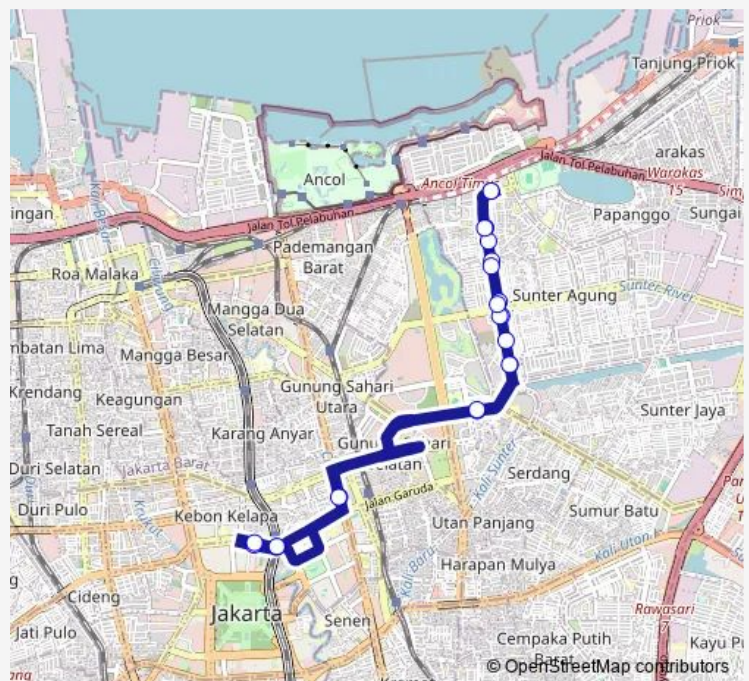

Puskesmas Sunter Agung I

Sbr. Sunter Icon

Jln. Danau Sunter Barat 2

Danau Sunter

Sunter Muara

Danau Agung

Landasan Pacu

Pasar Baru Timur

Juanda

Pecenongan

Pecenongan

Juanda

Pasar Baru Timur

Landasan Pacu

Danau Agung

Danau Sunter

Simpang Danau Sunter Utara Barat

Sunter Icon

Jembatan Item

Route schedule

Jakarta International Stadium — Jakarta International Stadium

Monday 05:00

Tuesday 05:00

Wednesday 05:00

Thursday 05:00

Friday 05:00

Saturday 05:00

Sunday 05:00

Route info

Direction: Jakarta International Stadium

Stops: 22

Trip Duration: 1 hour 37 min