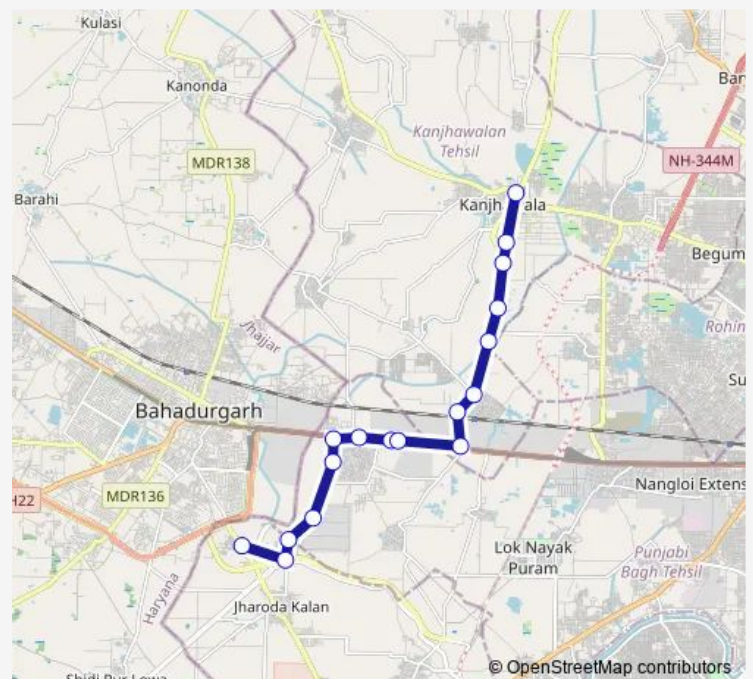

Bus 825lstldown

[Go to website](#)

Direction

Satyapuram Jharoda — Kanjhawala Depot

17 stops

[Open route schedule](#)

- Satyapuram Jharoda
- Jharoda Nala Crossing
- Baba Haridass Gitanjali Enclave
- Fire Station Tikri Village
- Tikri Kalan Village
- Tikri Border
- Tikari Village
- Tikri Hospital
- Tikri Piyau / Azad Hind Gram
- Ghevra Crossing (Kanjhawala Road)
- FCI Ghevra
- Ghevra Village
- Sir Chhotu Ram Polytechnic
- Kanjhawala Haryana Shakti C-School
- Desu Sub Station
- Kanjhawala Chowk
- Kanjhawala Depot

Route schedule

Satyapuram Jharoda — Kanjhawala Depot

Monday	05:35-08:47
Tuesday	05:35-08:47
Wednesday	05:35-08:47
Thursday	05:35-08:47
Friday	05:35-08:47
Saturday	05:35-08:47
Sunday	05:35-08:47

Route info

Direction: Satyapuram Jharoda

Stops: 17

Trip Duration: 0 hour 56 min

825lstldown

BusMaps

825Istdown Bus time schedules and route maps are available in an offline PDF at busmaps.com. Use the busmaps.com website to see live bus times, train schedule or subway schedule, and step-by-step directions for all public transit in New Delhi