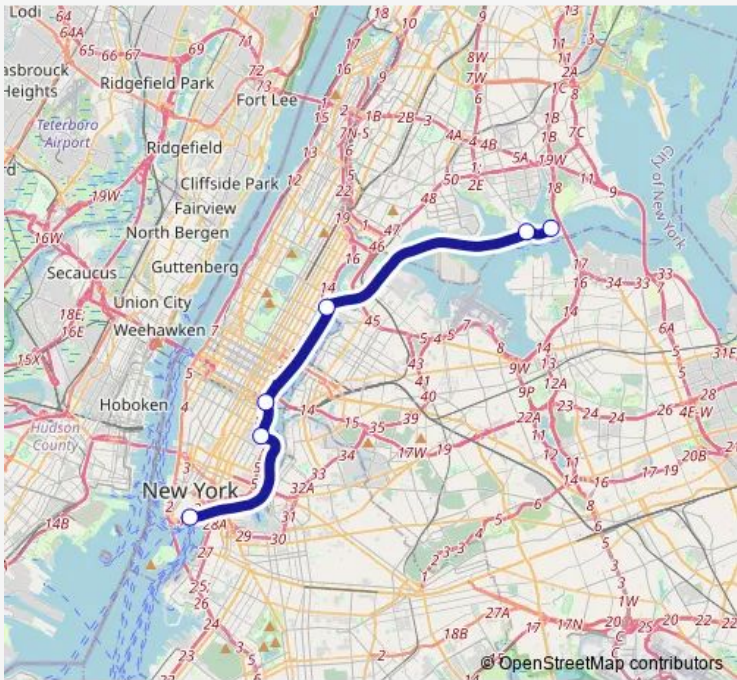

**Direction**  
 Ferry Point Park — Wall St/Pier 11  
 6 stops  
[Open route schedule](#)

- Ferry Point Park
- Soundview
- East 90th St
- East 34th Street
- Stuyvesant Cove
- Wall St/Pier 11

**Route schedule**  
 Ferry Point Park — Wall St/Pier 11

Monday	05:08-19:37
Tuesday	05:08-19:37
Wednesday	05:08-19:37
Thursday	05:08-19:37
Friday	05:08-19:37
Saturday	09:01-20:34
Sunday	09:01-20:34

**Route info**  
 Direction: Ferry Point Park  
 Stops: 6  
 Trip Duration: 0 hour 57 min

**Direction**

Wall St/Pier 11 — Ferry Point Park

6 stops

[Open route schedule](#)

Wall St/Pier 11

Stuyvesant Cove

East 34th Street

East 90th St

## Route info

Direction: Wall St/Pier 11

Stops: 6

Trip Duration: 0 hour 54 min

SV Ferry time schedules and route maps are available in an offline PDF at [busmaps.com](http://busmaps.com). Use the [busmaps.com](http://busmaps.com) website to see live bus times, train schedule or subway schedule, and step-by-step directions for all public transit in Manhattan