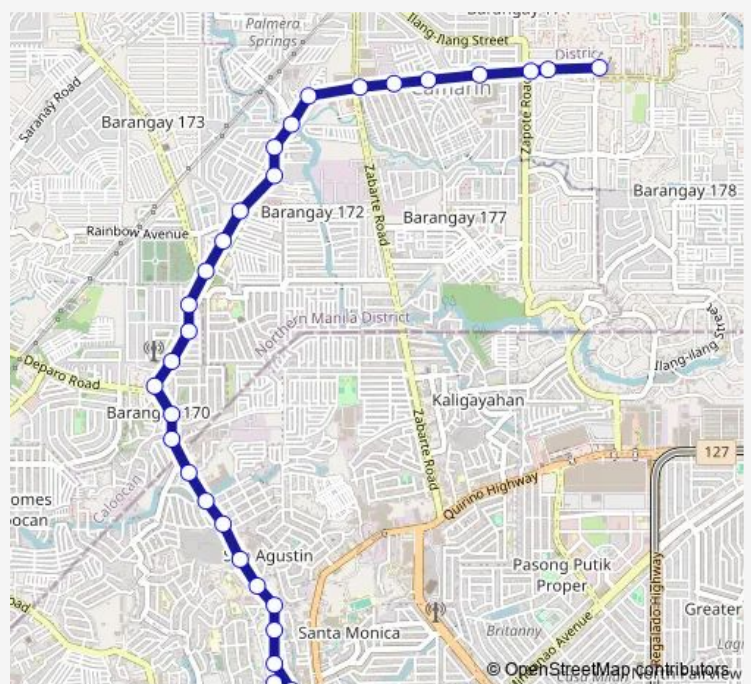

Route schedule

Topaz, Caloocan City — Ipil / Camarin Road Intersection, Caloocan City

Monday 00:00

Tuesday 00:00

Wednesday 00:00

Thursday 00:00

Friday 00:00

Saturday 00:00

Sunday 00:00

Route info

Direction: Topaz, Caloocan City

Stops: 30

Trip Duration: 0 hour 30 min

■ Camarin - Novaliches (Tp)

Camarin Road / Sampaguita Intersection, Caloocan City

Camarin Road, Caloocan City

Zabarte Road / Camarin Road Intersection, Caloocan City

Camarin Road near The Bellefonte, Caloocan City

Camarin Road near The Bellefonte, Caloocan City

Camarin Road near Thunderbird Subdivision, Caloocan City

Thursday 00:00

Friday 00:00

Saturday 00:00

Sunday 00:00

Route info

Direction: Ipil / Camarin Road Intersection, Caloocan City

Stops: 30

Trip Duration: 0 hour 29 min