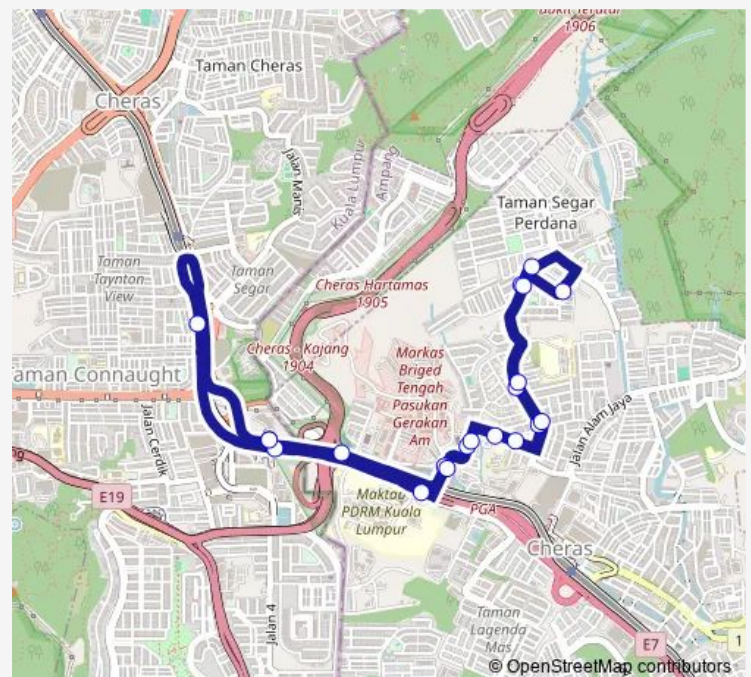

### Route schedule

MRT Taman Connaught Pintu B — MRT Taman Connaught Pintu B

Monday	06:00-23:30
Tuesday	06:00-23:30
Wednesday	06:00-23:30
Thursday	06:00-23:30
Friday	06:00-23:30
Saturday	06:00-23:30
Sunday	06:00-23:30

### Route info

Direction: MRT Taman Connaught Pintu B

Stops: 20

Trip Duration: 0 hour 23 min

T411

BusMaps

T411 Bus time schedules and route maps are available in an offline PDF at [busmaps.com](https://busmaps.com). Use the [busmaps.com](https://busmaps.com) website to see live bus times, train schedule or subway schedule, and step-by-step directions for all public transit in Kuala Lumpur