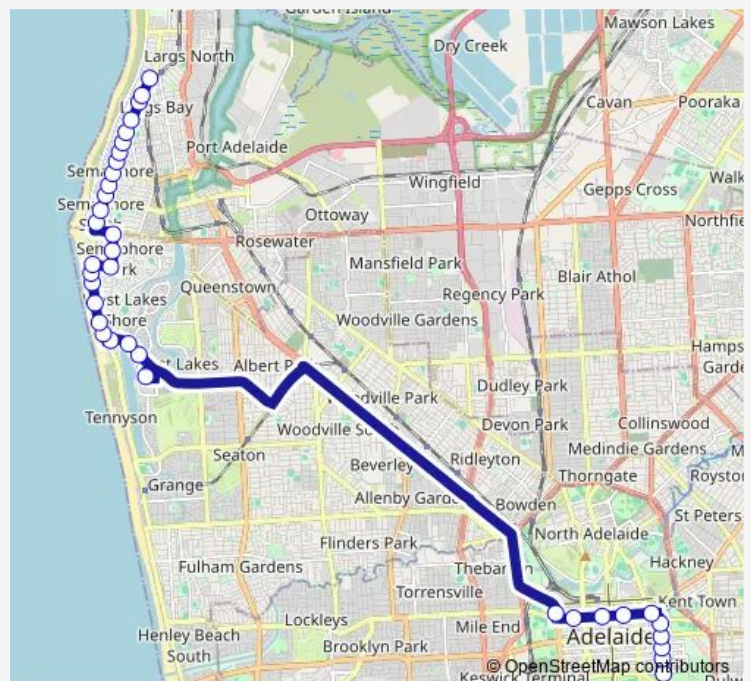

Stop R1 Grenfell St - South side

Stop T2 Grenfell St - South side

Stop V3 Currie St - South side

Stop X1 Currie St - South side

Stop X1 West Tce - West side

Zone B West Lakes Interchange - West side

Stop 33E West Lakes Blvd - South side

Stop 35B Military Rd - South West side

Stop 36 First Ave - North side

Stop 36A First Ave - North side

Stop 36B Sansom Rd - West side

Stop 36C Sansom Rd - West side

Stop 39M Military Rd - West side

Stop 40M Military Rd - West side

Route schedule

Stop X1 Dequetteville Tce - South West side — Stop 49 Military Rd - North West side

Monday 16:00

Tuesday 16:00

Wednesday 16:00

Thursday 16:00

Friday 16:00

Saturday —

Sunday —

Route info

Direction: Stop X1 Dequetteville Tce - South West side

Stops: 32

Trip Duration: 0 hour 59 min

157X — Largs Bay to City

Stop 43A Military Rd - West side

Stop 43B Military Rd - West side