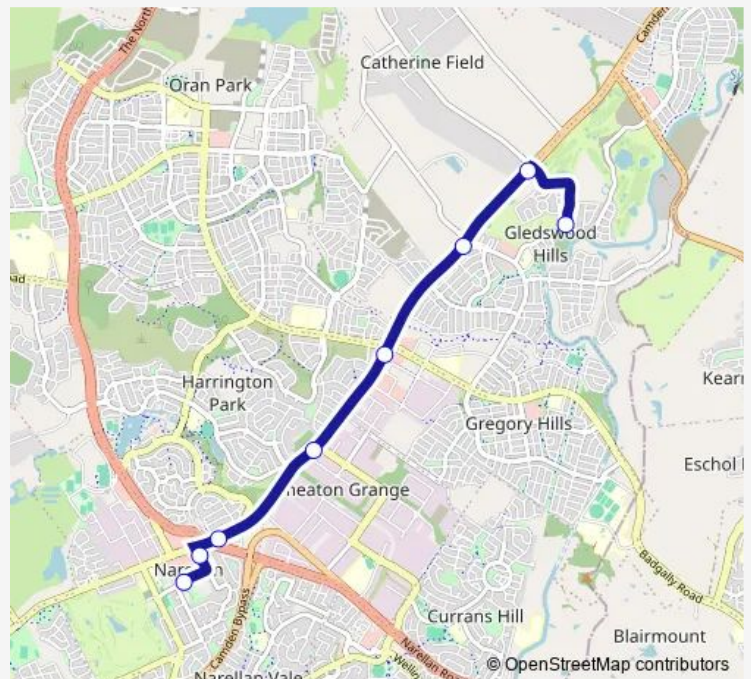

Bus 899 Camden to Catherine Field

[Go to website](#)

**Direction**

John St Before Argyle St — Lady Josephine Grange After Providence Dr

14 stops

[Open route schedule](#)

- John St Before Argyle St
- Argyle St At Elizabeth St
- Camden Valley Way Opp Curry Reserve
- Camden Valley Way Opp Harrington Green
- Camden Valley Way Opp Kirkham Park
- 181 Camden Valley Way
- 181a Camden Valley Way
- Camden Valley Way After Camden View Dr
- Camden Valley Way Opp Wilson Cres
- Camden Valley Way Opp Narellan Public School
- Narellan Town Centre, Camden Valley Way
- Camden Valley Way Before Sharman Cl
- Camden Valley Way After Oran Park Dr
- Lady Josephine Grange After Providence Dr

Route schedule

John St Before Argyle St — Lady Josephine Grange After Providence Dr

Monday	15:50-16:43
Tuesday	15:50-16:43
Wednesday	15:50-16:43
Thursday	15:50-16:43
Friday	15:50-16:43
Saturday	—
Sunday	—

Route info

Direction: John St Before Argyle St

Stops: 14

Trip Duration: 0 hour 31 min

899 — Camden to Catherine Field