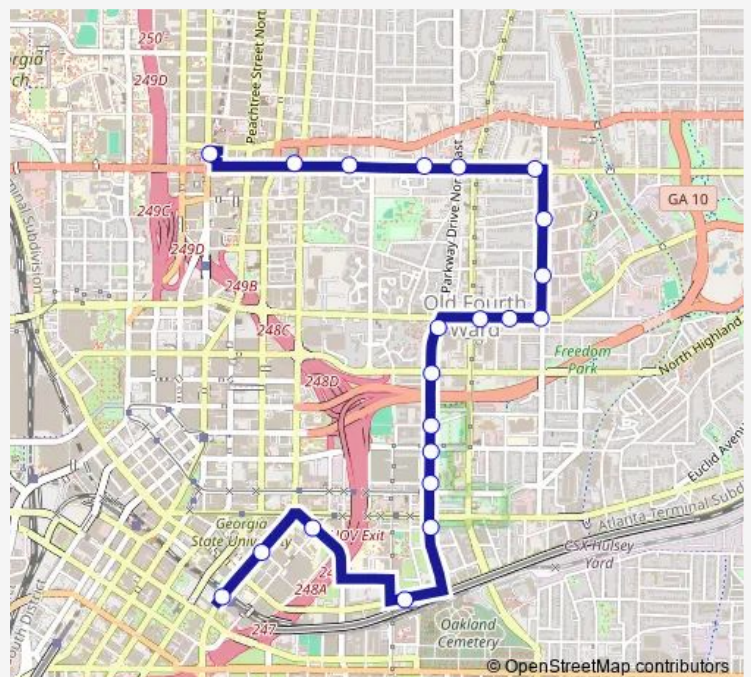

Bus 899 Old Fourth Ward

[Go to website](#)

Direction
 GA STATE STATION - PIEDMONT AVE — North AVE Station
 21 stops
[Open route schedule](#)

- GA STATE STATION - PIEDMONT AVE
- PIEDMONT AVE SE @ GILMER ST SE
- COCA COLA PL SE @ JESSE HILL JR DR SE
- KING MEMORIAL STATION - BAY C
- Jackson ST SE @ Chamberlain ST Se
- JACKSON ST NE @ OLD WHEAT ST NE
- Jackson ST NE @ Irwin ST Ne
- JACKSON ST @ JOHN WESLEY DOBBS AVE
- JACKSON ST @ HIGHLAND AVE
- PARKWAY DR @ RALPH MCGILL BLVD
- Ralph McGill Blvd @ Boulevard Ne
- Ralph McGill Blvd @ 542
- Ralph McGill Blvd NE @ Glen Iris DR Ne
- GLEN IRIS DR @ ANGIER AVE
- GLEN IRIS DR @ WINTON TER
- North AVE @ Glen Iris Dr
- North AVE NE @ Parkway DR Ne
- North AVE NE @ Hunt ST Ne
- North AVE @ Penn Ave
- North AVE @ Piedmont Ave
- North AVE Station

Route info

Direction: GA STATE STATION - PIEDMONT AVE
 Stops: 21
 Trip Duration: 0 hour 20 min

899 — Old Fourth Ward

Direction

North AVE Station — GA STATE STATION - PIEDMONT AVE

28 stops

[Open route schedule](#)

KING MEMORIAL STATION - BAY A

Route schedule

North AVE Station — GA STATE STATION - PIEDMONT AVE

Monday 06:50-20:50

Tuesday 06:50-20:50

Wednesday 06:50-20:50

Thursday 06:50-20:50

Friday 06:50-20:50

Saturday 06:50-20:50

Sunday 06:50-20:50

Route info

Direction: North AVE Station

Stops: 28

Trip Duration: 0 hour 20 min

AUBURN POINTE DR @ VERANDA CIR

PRATT ST SE @ DECATUR ST SE (GRADY HOSP)