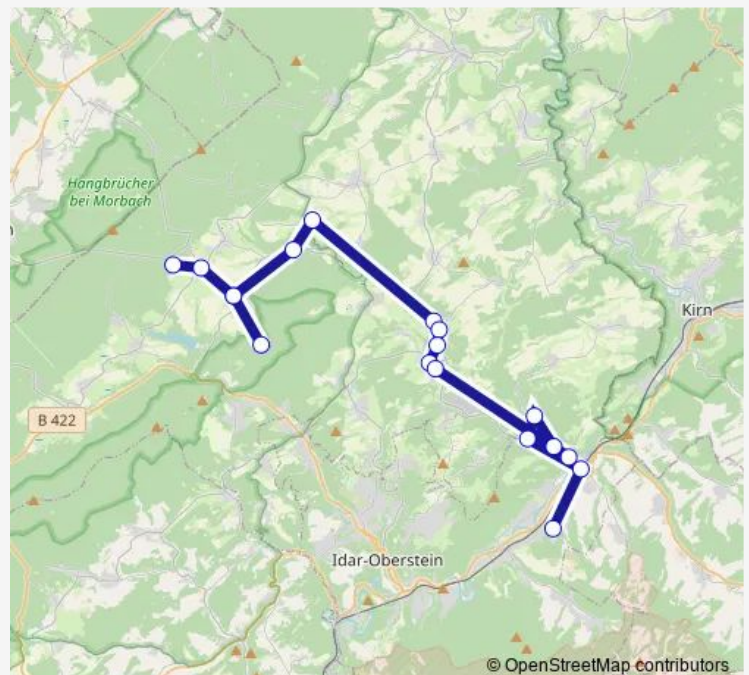

Asbach, Ort

Asbach, Harfenmühle

Kempfeld, Kirche

Kempfeld, Wildenburg

Langweiler, Ort

Route schedule

Fischbach-Weierbach, Bf — Langweiler, Ort

Monday	—
Tuesday	—
Wednesday	—
Thursday	—
Friday	—
Saturday	10:09-18:09
Sunday	10:09-18:09

Route info

Direction: Fischbach-Weierbach, Bf

Stops: 15

Trip Duration: 0 hour 50 min

© OpenStreetMap contributors

■ 899

BusMaps

Direction

Bruchweiler, Edelsteinklink — Idar-Oberst, Schulzentrum Bein

18 stops

[Open route schedule](#)

Bruchweiler, Edelsteinklink

Bruchweiler, Ort

Kempfeld, Kirche

Kempfeld, Wildenburg

Kempfeld, Kirche

08:59-16:59

Route info

Direction: Langweiler, Ort

Stops: 15

Trip Duration: 0 hour 50 min

899 Bus time schedules and route maps are available in an offline PDF at busmaps.com. Use the busmaps.com website to see live bus times, train schedule or subway schedule, and step-by-step directions for all public transit in Idar-Oberstein