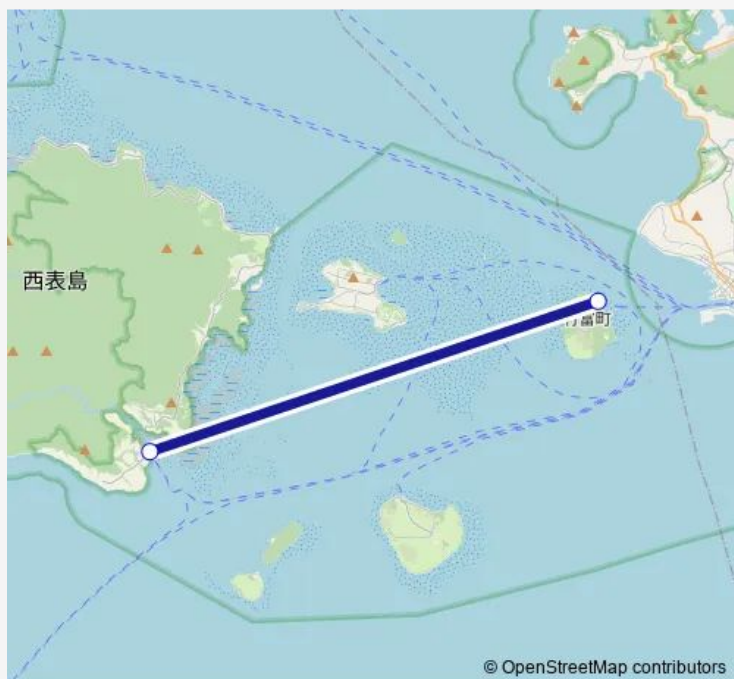

### Route schedule

大原港 — 竹富港

Monday	12:40-14:00
Tuesday	12:40-14:00
Wednesday	12:40-14:00
Thursday	12:40-14:00
Friday	12:40-14:00
Saturday	12:40-14:00
Sunday	12:40-14:00

### Route info

Direction: 大原港

Stops: 2

Trip Duration: 0 hour 40 min

■ 西表大原竹富航路 — 西表大原発-竹富行き

BusMaps

西表大原竹富航路 Ferry time schedules and route maps are available in an offline PDF at busmaps.com. Use the busmaps.com website to see live bus times, train schedule or subway schedule, and step-by-step directions for all public transit in Ishigaki